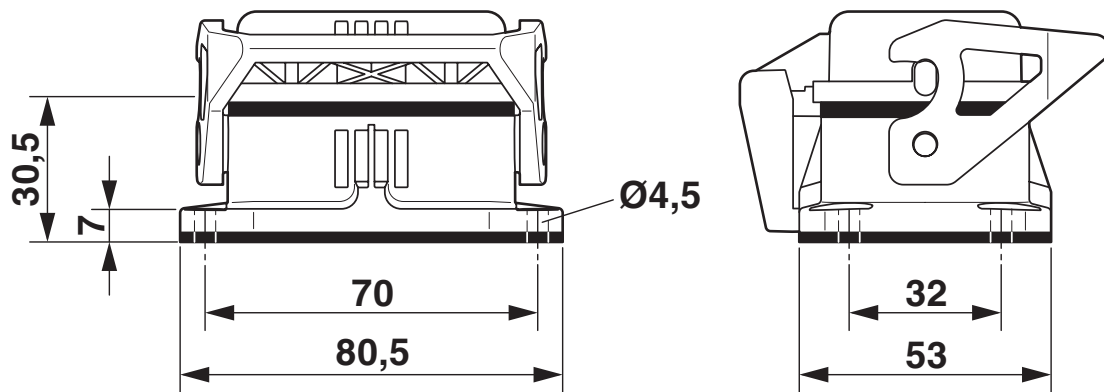

Electrical properties

Rated voltage (III/3)	60 V ()
Rated current	5 A ()

Connection data

Tightening torque	1.5 ... 2 Nm
-------------------	--------------

Dimensions

Dimensional drawing	
Width	53 mm
Height	30.5 mm
Length	80.5 mm
Drill hole distance, horizontal	70 mm
Drill hole distance, vertical	32 mm
Hole diameter	4.5 mm

Installation dimensions

Width of the assembly cutout	35 mm
Length of the assembly cutout	52 mm

Material specifications

Seal material	NBR, conductive
	NBR, conductive
Housing material	Die-cast aluminum, salt water resistant
Housing surface material	uncoated
Material, protective cover	PA
Locking latch material	Polyamide

Drawings

Dimensional drawing

Dimensional drawing

Dimensional drawing

Mounting cutout

H1X:D1FT - Housing

1415777

<https://www.phoenixcontact.com/us/products/1415777>