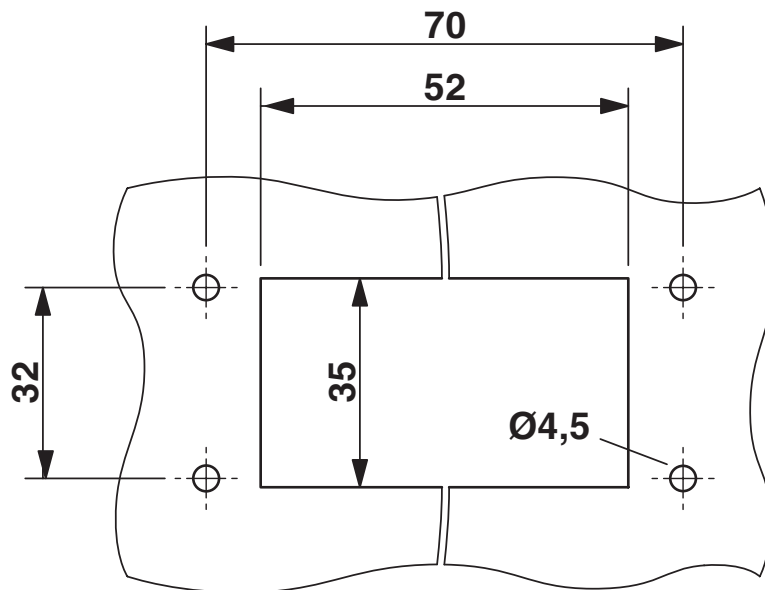

Electrical properties

Rated voltage (III/3)	60 V ()
Rated current	5 A ()

Connection data

Tightening torque	1.5 ... 2 Nm
-------------------	--------------

Dimensions

Dimensional drawing	
Width	53 mm
Height	30.5 mm
Length	80.5 mm
Drill hole distance, horizontal	70 mm
Drill hole distance, vertical	32 mm
Hole diameter	4.5 mm

Installation dimensions

Width of the assembly cutout	35 mm
Length of the assembly cutout	52 mm

Material specifications

Seal material	NBR, conductive
	NBR, conductive
Housing material	Die-cast aluminum, salt water resistant
Housing surface material	uncoated
Material, protective cover	PA
Locking latch material	Polyamide

Drawings

Dimensional drawing

Dimensional drawing

Dimensional drawing

Mounting cutout

H1X:D1FT - Housing

1415777

<https://www.phoenixcontact.com/us/products/1415777>