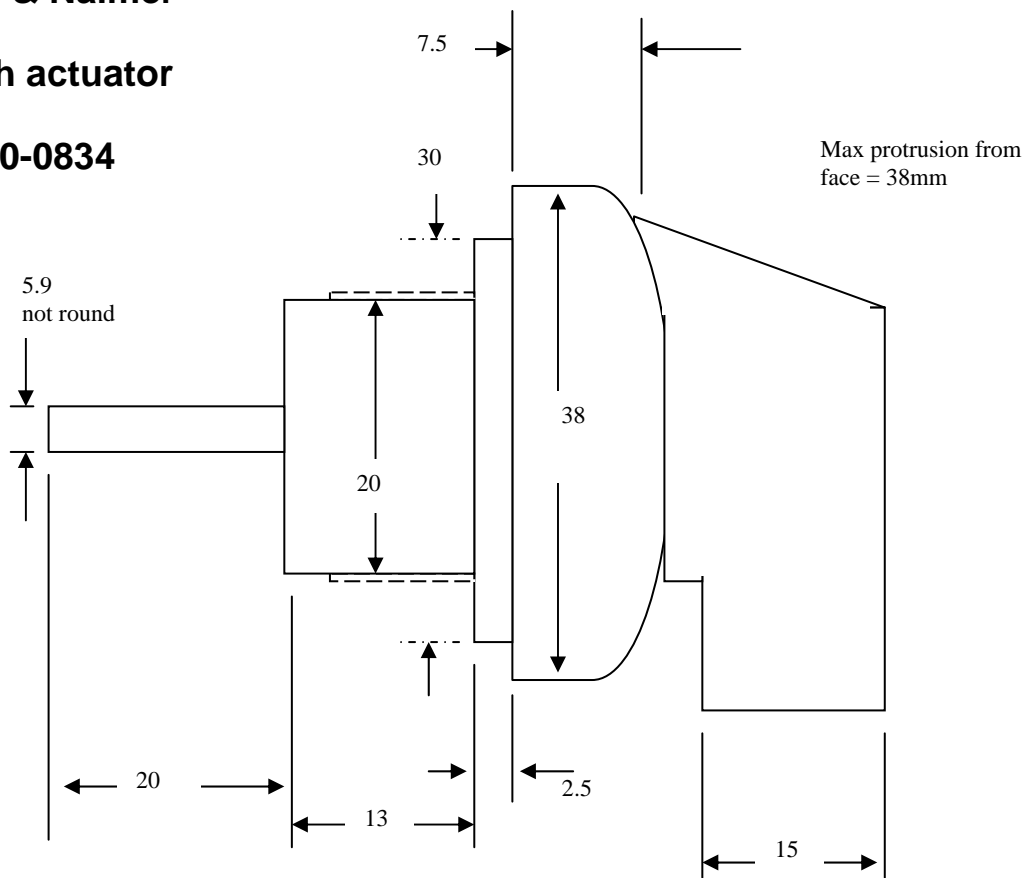

**Kraus & Naimer**

**Switch actuator**

**RS 350-0834**

Drawing not to scale  
All figures are approximate and in millimetres  
All values taken from sample.