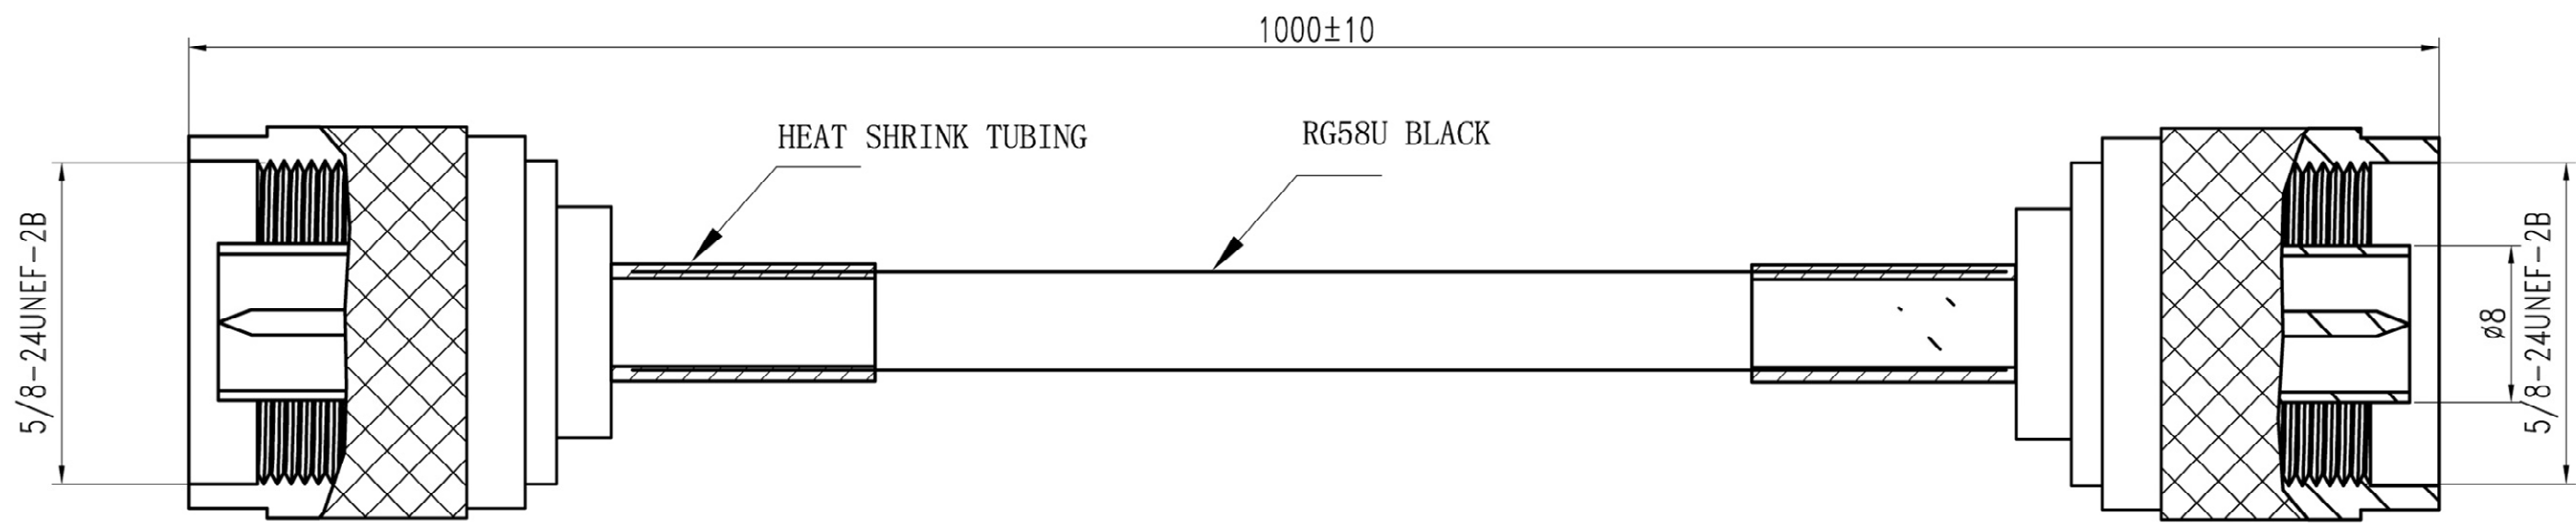

A A

**NOT TO SCALE**

**Notes**

- 1. N Type Straight Male
- 2. RG58u Coax Cable
- 3. Impedance 50ohm

All Dimensions in mm

DESCRIPTION				
Cable N Type Male to N Type Male 1M				
FILENAME	DRAWN BY	DATE	REVISED	PAGE
CBA-NM-NM1.VSD	John Fairall		10/03/2016	1 of 1
REVISIONS				
ZONE	REV	DESCRIPTION	DATE	APPROVED
N/A	1	First Issue	1.8.09	
	2			
	3			
	4			
	5			
	6			