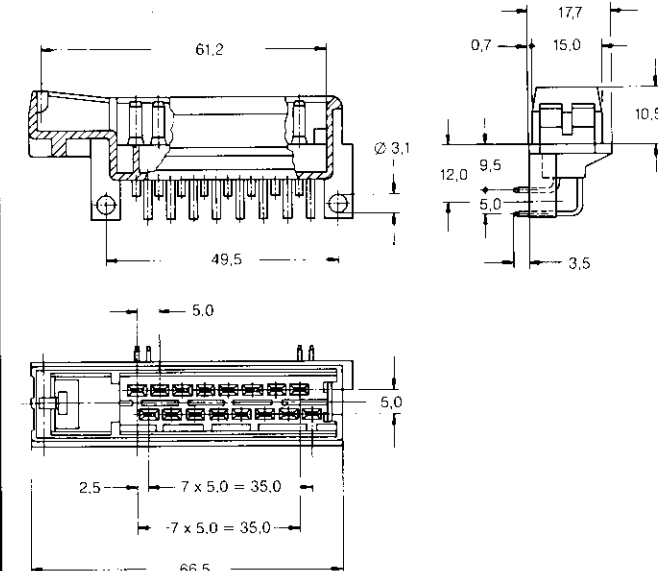

**Passend zu:**

- Best.-Nr. **926171**
- Best.-Nr. **282199**

**Male Connectors,  
Single Row  
and Double Row  
(continued)**

**15 Positions**

- Part No. **826703-1** (black)
- Part No. **826703-2** (black)
- Part No. **826703-3** (blue)
- Part No. **826703-4** (yellow)
- Part No. **2-826703-1** (black)

**Mating with:**

- Part No. **926171**
- Part No. **282199**

**15polig**

- Best.-Nr. **827467-1** (schwarz)
- Best.-Nr. **827467-2** (gelb)

**Passend zu:**

- Best.-Nr. **926171**
- Best.-Nr. **282199**

**15 Positions**

- Part No. **827467-1** (black)
- Part No. **827467-2** (yellow)

**Mating with:**

- Part No. **926171**
- Part No. **282199**

**16polig**

- Best.-Nr. **827539-1**

**Passend zu:**

- Best.-Nr. **827584**

**16 Positions**

- Part No. **827539-1**

**Mating with:**

- Part No. **827584**