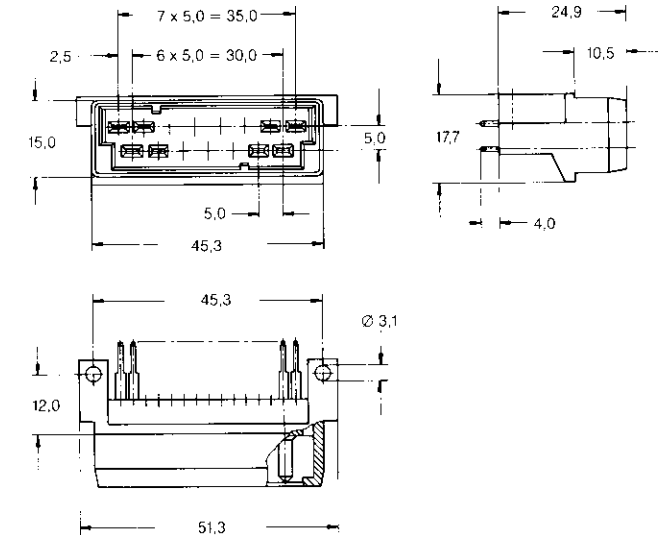

**Passend zu:**

- Best.-Nr. **926171**
- Best.-Nr. **282199**

**Male Connectors,  
Single Row  
and Double Row  
(continued)**

**15 Positions**

- Part No. **826703-1** (black)
- Part No. **826703-2** (black)
- Part No. **826703-3** (blue)
- Part No. **826703-4** (yellow)
- Part No. **2-826703-1** (black)

**Mating with:**

- Part No. **926171**
- Part No. **282199**

**15polig**

- Best.-Nr. **827467-1** (schwarz)
- Best.-Nr. **827467-2** (gelb)

**Passend zu:**

- Best.-Nr. **926171**
- Best.-Nr. **282199**

**15 Positions**

- Part No. **827467-1** (black)
- Part No. **827467-2** (yellow)

**Mating with:**

- Part No. **926171**
- Part No. **282199**

**16polig**

- Best.-Nr. **827539-1**

**Passend zu:**

- Best.-Nr. **827584**

**16 Positions**