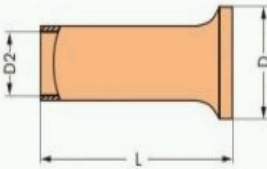

Item no.: 216-107
 Product description: SCREWLESS END STOP SLEEVE FOR 4 MM² / AWG 12
 UNINSULATED ELECTROLYTIC COPPER

Packing unit 1000 pieces

Strip length to	10 mm
Product group	2 (Terminal Block Accessories)
L	10 mm
D	4 mm
D2	2.8 mm
Weight	0.172 g
Customs TariffNo.	85369010
Country of Origin	Deutschland