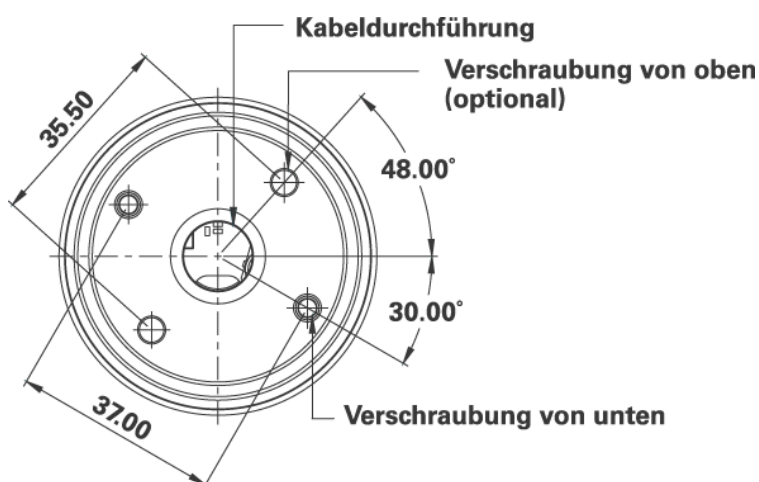

Signal lam Tilted Diamond⁺, CAGE CLAMP[®] terminal connection, blue

1.69.010.002/1600

General information

Form of lens	round protruding
Cap color/LED color	blue
Diameter of collar	56.9 mm

Dimensions

Overall height	70.01 mm
----------------	----------

Mechanical design

Mounting	2 x screw
Terminals	CAGE CLAMP [®] terminal connection
Lamp	4 x LED

Electrical characteristics

Operating voltage U_B	24 V
-------------------------	------

Other specifications

Ambient temp. operating min.	-30 °C
Ambient temp. operating max.	+60 °C
Degree of protection from front side	IP65
Weight	55 g
Operating life	50,000 h
ROHS compliant	yes
REACH compliant	yes