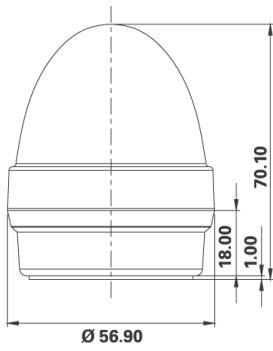

Signal lam Tilted Diamond⁺, CAGE CLAMP[®] terminal connection, blue

1.69.010.002/1600

General information

Form of lens	round protruding
Cap color/LED color	blue
Diameter of collar	56.9 mm

Dimensions

Overall height	70.01 mm
----------------	----------

Mechanical design

Mounting	2 x screw
Terminals	CAGE CLAMP [®] terminal connection
Lamp	4 x LED

Electrical characteristics

Operating voltage U_B	24 V
-------------------------	------

Other specifications

Ambient temp. operating min.	-30 °C
Ambient temp. operating max.	+60 °C
Degree of protection from front side	IP65
Weight	55 g
Operating life	50,000 h
ROHS compliant	yes
REACH compliant	yes