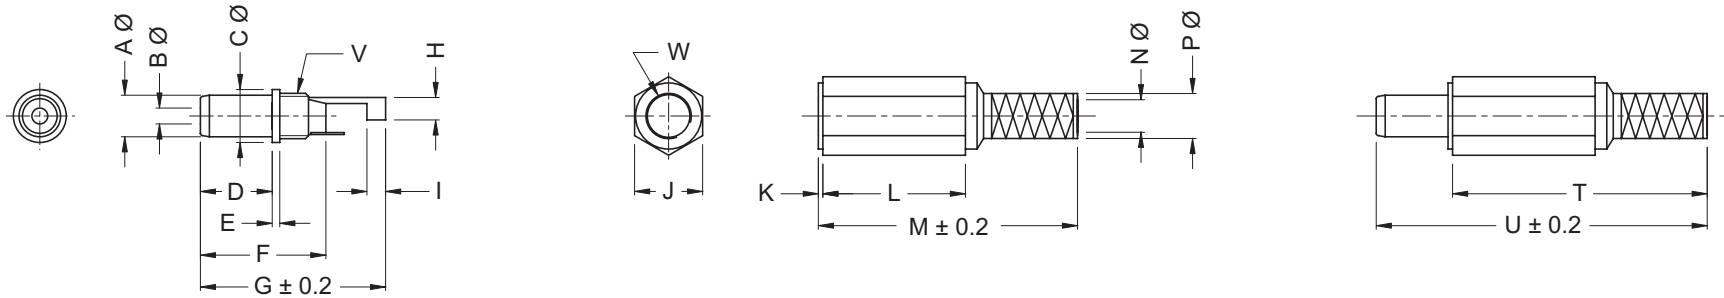

DC Power Plugs - Plastic Handle with Strain Relief

Part No.	A Ø	B Ø	C Ø	D	E	F	G	H	I	J	K	L	M	N Ø	P Ø	T	U
31-123-0	5.5	2.1	7.0	9.0	1.0	15.8	22.5	3.5	2.0	9.0	1.5	18.0	33.5	4.5	6.0	33.5	42.5
31-124-0	5.5	2.1	7.0	13.2	1.0	19.8	26.5	3.5	2.0	9.0	1.5	18.0	33.5	4.5	6.0	33.5	46.5
31-143-0	5.5	2.5	7.0	9.0	1.0	15.8	22.5	3.5	2.0	9.0	1.5	18.0	33.5	4.5	6.0	33.5	42.5
31-144-0	5.5	2.5	7.0	13.2	1.0	19.8	26.5	3.5	2.0	9.0	1.5	18.0	33.5	4.5	6.0	33.5	46.5
31-161-0	6.3	3.0	8.0	10.0	1.5	17.0	29.5	4.5	3.5	10.0	1.5	21.0	37.0	4.5	6.0	37.0	47.2

Unit: mm

V = M6xP0.5, except 31-161-0: M8xP0.5

W = M6xP0.5, except 31-161-0: M8xP0.5

TITLE		SCALE
DC POWER PLUGS		NTS
DRAWING NO. 31-1XX		
		UNITS mm
FILE NAME	31-1XX.pdf	SHEET 1/1