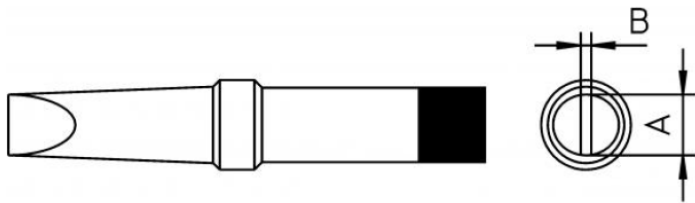

PT D8

Product no.: 4PTD8-1

Benefits