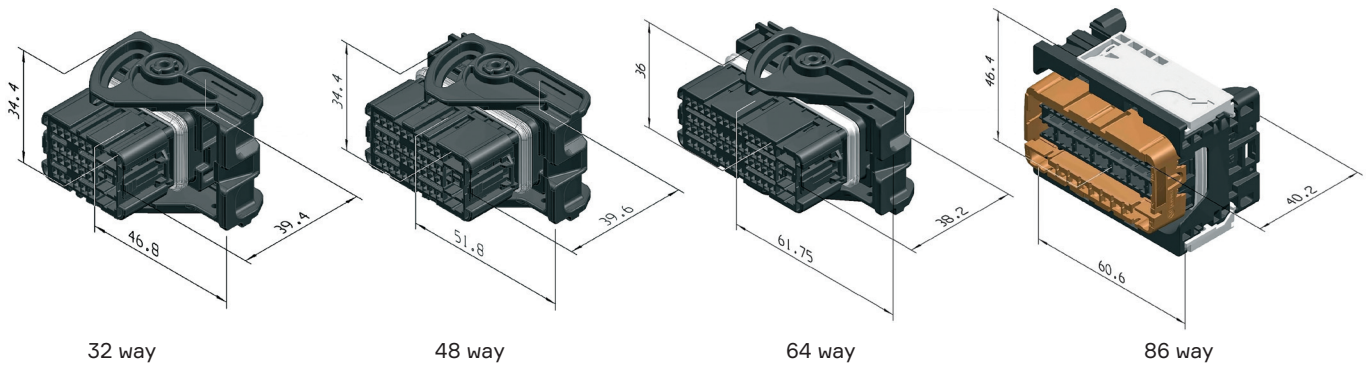

Part number	Type	Color codings	Mating cover part number			
13851306	32	Black	13851307			
13956255	48	Black	13956254	0°	33517228	45°
13648596	64	Black	13648597			
33156001	86	Brown	33121915			

DIMENSION MEASUREMENT SAMPLE