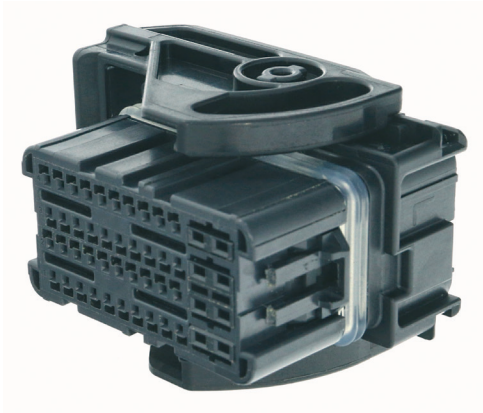

CMC CONNECTOR

32, 48, 64, 86 ways

CMC 48 way housings connector

PRODUCT BENEFITS

- TPA* front holder latch for lock & unlock
- Smooth guided terminal insertion
- Polarized terminals
- Clean body terminals which do not damage the mat/block seal

SERIES FEATURES

- High retention force
- Standard interface interchangeable with multiple suppliers
- Mat seal is pre-closed on the 0.64 mm terminal cavities
- Easy cable assembly
- First mate last break lay-out for safe connection

TECHNICAL CHARACTERISTICS

Materials	PBT
Genders	Female

APPLICATIONS

Engine management
Gas converter
Body control

See back page for representative part numbers and packaging dimensions.

TEMPERATURE

VIBRATION