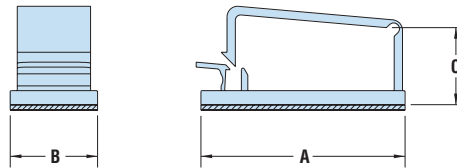

### HEYClip™ Hinged Cable Holders

- Lock securely and adhere to most clean, dry surfaces.
- Part No. 3309 maximum flat wire height .50" (12,7 mm), width 1.25" (31,8 mm)
- Part No. 3395 maximum flat wire height .25" (6,4 mm), width 1.25" (31,8 mm)
- Part No. 3397 maximum flat wire height .25" (6,4 mm), width 2.50" (63,5 mm)

WIRE CAPACITY		PART NO. Natural	DESCRIPTION	PART DIMENSIONS									
in.	mm.			A Length		B Width		C Height		D MH Spacing			
<b>Double Arrowhead Mount</b> For Panels from .030" (0,8 mm) to .039" (1,0 mm) Thick													
.37 x 1.11	28,1 x 9,3	12136	CH H-37-111	1.57	40,0	.31	8,0	.52	13,3	.787	20,0		
For Panels up to .118" (3,0 mm) Thick													
.55 x .75	19,1 x 13,9	12139	CH H-55-75	1.22	31,0	.31	8,0	.73	18,6	.630	16,0		
<b>Adhesive Back Mount</b>													
.25 x 1.25	5,6 x 31,8	3395	CH HA-25-125*	1.75	44,5	.75	19,1	.50	12,7				
.50 x 1.25	11,2 x 31,8	3309	CH HA-50-125*	1.75	44,5	.75	19,1	.75	19,1				
.25 x 2.50	12,7 x 63,5	3397	CH HA-25-250	3.00	76,2	.75	19,1	.50	12,7				

### HEYClip™ Hinged Edge Cable Holders

Designed for Rectangular Edge Slot or Through-Hole Mounting - suitable for retrofit applications

- Designed for rectangular mounting hole or edge slot mounting.
- Hinged latch design permits retrofitting into pre-wired applications.
- Route cables and protect them from sharp edges.

WIRE CAPACITY		PANEL DIMENSIONS Thru Hole or Edge Slot							PART NO. Natural	DESCRIPTION	PART DIMENSIONS						
in.	mm.	X		Y		Z		W			A		B				
.77 x .20	19,5 x 5,2	.858	21,8	.421	10,7	.161	4,1	.98	25,0	.031 - .063	0,8 - 1,6	3300	CH HE-25	1.19	30,2	.47	12,0
.77 x .47	19,5 x 12,0	.870	22,0	.710	18,0	.200	5,0	.98	25,0	.020 - .063	0,5 - 1,6	3301	CH HE-22	1.22	31,0	.75	19,0