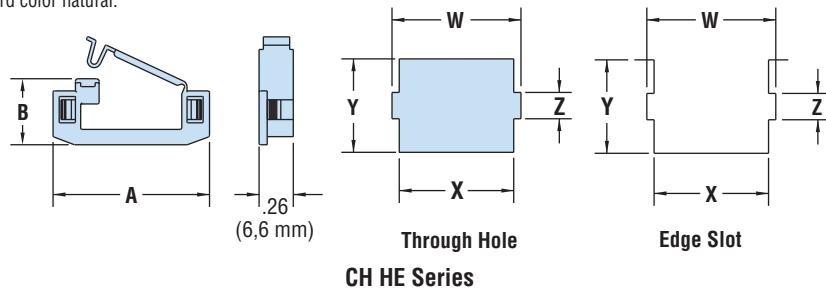

HEYClip™ Hinged Edge Cable Holders

Designed for Rectangular Edge Slot or Through-Hole Mounting - suitable for retrofit applications

- Designed for rectangular mounting hole or edge slot mounting.
- Hinged latch design permits retrofitting into pre-wired applications.
- Route cables and protect them from sharp edges.

WIRE CAPACITY		PANEL DIMENSIONS Thru Hole or Edge Slot							PART NO. Natural	DESCRIPTION	PART DIMENSIONS						
in.	mm.	X		Y		Z		W			A		B				
.77 x .20	19,5 x 5,2	.858	21,8	.421	10,7	.161	4,1	.98	25,0	.031 - .063	0,8 - 1,6	3300	CH HE-25	1.19	30,2	.47	12,0
.77 x .47	19,5 x 12,0	.870	22,0	.710	18,0	.200	5,0	.98	25,0	.020 - .063	0,5 - 1,6	3301	CH HE-22	1.22	31,0	.75	19,0

Standard color natural.