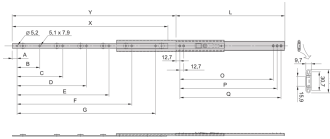

20110-091 TELESCOPIC SLIDE UNIVERSAL, 1 U, 406L

KEY FEATURES

Lateral mounting on the 19" uprights (19" plane remains free for fixing the extension/drawer)

Static load-carrying capacity per pair 23 - 39 kg

Can be removed

Extension length > 100 %

Rail width $k = 9.7 \text{ mm}$, max. installation width of extension/drawer $w = 429 \text{ mm}$

PRODUCT ATTRIBUTES

Product Type: Telescopic Slide

Product Family: MultipacPRO

Type: Universal

Length: 406 mm

Static Load: 36 kg

ADDITIONAL PRODUCT DETAILS

Universal Telescopic Slide with > 100 % extension and up to 39 kg load capacity.

Universal telescopic Rails can also be fitted without additional components in non-standard applications, this also in other than 19" cabinets.