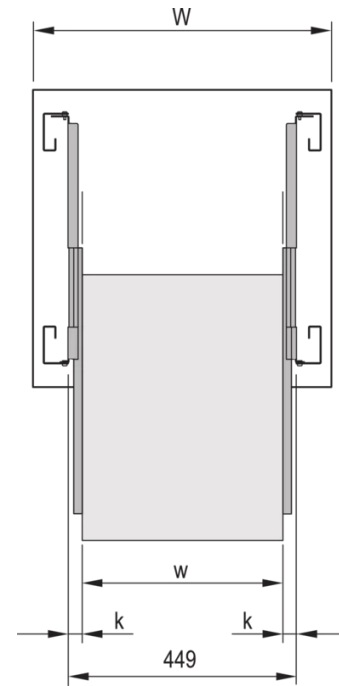

20110-091 TELESCOPIC SLIDE UNIVERSAL, 1 U, 406L

KEY FEATURES

Lateral mounting on the 19" uprights (19" plane remains free for fixing the extension/drawer)

Static load-carrying capacity per pair 23 - 39 kg

Can be removed

Extension length > 100 %

Rail width $k = 9.7 \text{ mm}$, max. installation width of extension/drawer $w = 429 \text{ mm}$

PRODUCT ATTRIBUTES

Product Type: Telescopic Slide

Product Family: MultipacPRO

Type: Universal

Length: 406 mm

Static Load: 36 kg

ADDITIONAL PRODUCT DETAILS

Universal Telescopic Slide with > 100 % extension and up to 39 kg load capacity.

Universal telescopic Rails can also be fitted without additional components in non-standard applications, this also in other than 19" cabinets.