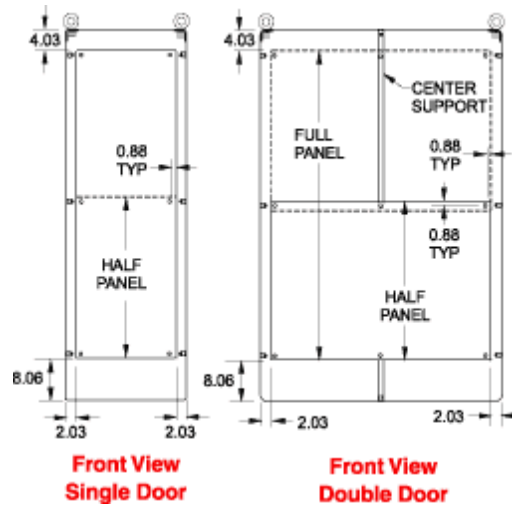

Quality Products. Service Excellence.

Inner Panels

1418FS and HN4FS Series Enclosures

- Formed from 10 gauge or 12 gauge steel.
- All double door width panels are 10 gauge steel.
- Width panels are available in full or half height.
- Depth panels are available in full height only.
- Depth and width panels are provided with all mounting hardware and center support where required.
- Half panel can be mounted in the top or bottom half of the enclosure.
- Finished in white.

Single Door Width Panels

Steel		Galv. Steel			
Part No.	Part No.	Description	Enclosure Size	Panel	
60TWF	60TWF	Full Panel	60 x 24	48.00 x 20	
60TWH	60TWH	Half Panel		24.87 x 20	
72WF	72WF	Full Panel	72 x 24	60.00 x 20	
72WH	72WH	Half Panel		30.87 x 20	
90YWF	90YWF	Full Panel	90 x 24	78.00 x 20	
90YWH	90YWH	Half Panel		39.87 x 20	
72XF	72XF	Full Panel	72 x 30	60.00 x 26	
72XH	72XH	Half Panel		30.87 x 26	
60TYF	60TYF	Full Panel	60 x 36	48.00 x 32	
60TYH	60TYH	Half Panel		24.87 x 32	
72YF	72YF	Full Panel	72 x 36	60.00 x 32	
72YH	72YH	Half Panel		30.87 x 32	
90YF	90YF	Full Panel	90 x 36	78.00 x 32	
90YH	90YH	Half Panel		39.87 x 32	

Double Door Width Panels

Steel		Galv. Steel	
-------	--	-------------	--

Steel Part No.	Galv. Steel Part No.	Description	Enclosure	Panel Size
60AWFW	60AWFWG	Full Panel	60 x 48	48.00 x 44
60AHW	60AHWG	Half Panel		24.88 x 44
72ZFW	72ZFWG	Full Panel	72 x 48	60.00 x 44
72ZHW	72ZHWG	Half Panel		30.88 x 44
72ZFW	72ZFWG	Full Panel	72 x 60	60.00 x 56
72ZHW	72ZHWG	Half Panel		30.88 x 56
72ZYFW	72ZYFWG	Full Panel	72 x 72	60.00 x 68
72ZYHW	72ZYHWG	Half Panel		30.88 x 68
90BFW	90BFWG	Full Panel	90 x 48	78.00 x 44
90BHW	90BHWG	Half Panel		39.88 x 44
90BYFW	90BYFWG	Full Panel	90 x 72	78.00 x 68
90BYHW	90BYHWG	Half Panel		39.88 x 68