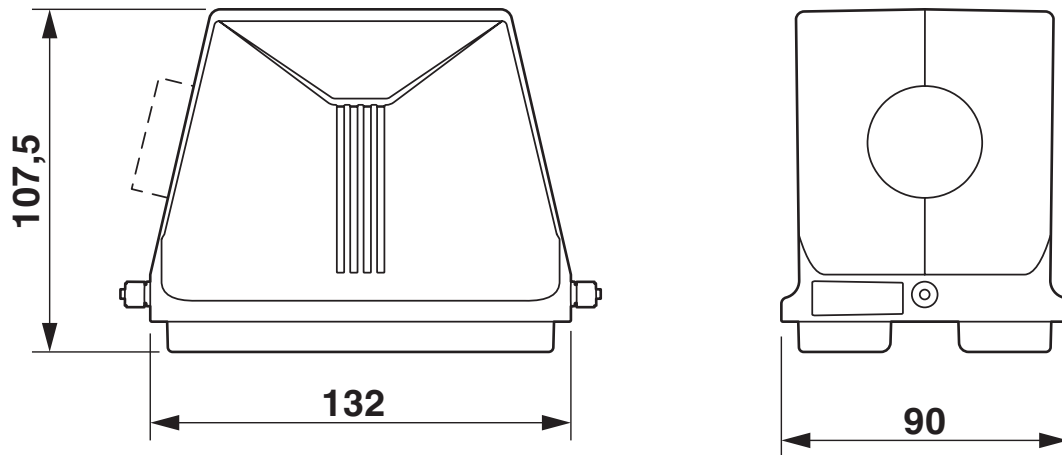

Data management status

| | |
|------------------|----|
| Article revision | 02 |
|------------------|----|

Dimensions

| | |
|---------------------|--|
| Dimensional drawing |  |
| Width | 90 mm |
| Height | 107.5 mm |
| Length | 132 mm |

HC-STA-B48-HHFS-1STP36-EM-AL - Housing

1424858

<https://www.phoenixcontact.com/us/products/1424858>

Drawings

Dimensional drawing

Dimensional drawing

1424858

<https://www.phoenixcontact.com/us/products/1424858>