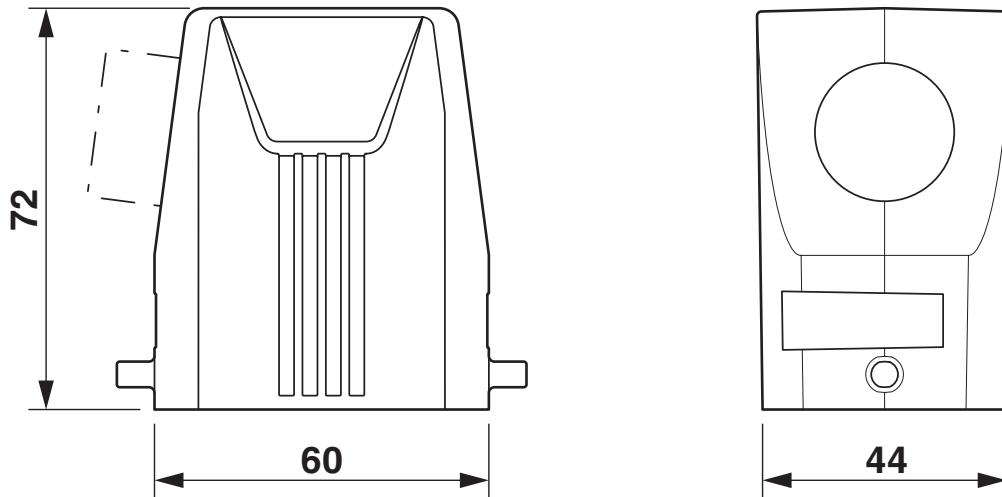

HC-STA-B06-HHFS-1STP21-EL-AL - Housing

1412564

<https://www.phoenixcontact.com/us/products/1412564>

Drawings

Dimensional drawing

Dimensional drawing