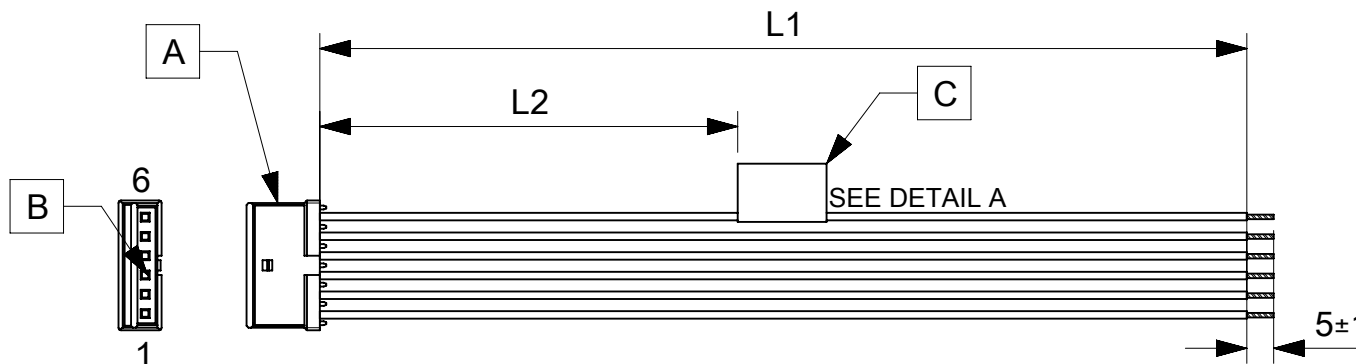

ITEM	PART#	DESCRIPTION	QTY	UOM
A	874390600	1.5mm Rcpt Hsg Nyl Nat 6Ckt	1	PC
B	874210000	1.5mm Rcpt Term Crim 2.5Sn	6	PC
C	--	PAPER PRINTED PAPER WHITE	1	PC

FROM	TO	DESCRIPTION	COLOR
A1	--	1X24AWG DISC SR-PVC BK UL10002	BLACK
A2	--	1X24AWG DISC SR-PVC BK UL10002	BLACK
A3	--	1X24AWG DISC SR-PVC BK UL10002	BLACK
A4	--	1X24AWG DISC SR-PVC BK UL10002	BLACK
A5	--	1X24AWG DISC SR-PVC BK UL10002	BLACK
A6	--	1X24AWG DISC SR-PVC BK UL10002	BLACK

TABLE			
PART NUMBER	L1	L2 (REF)	TITLE
2183971060	50±3	13	PICO-SPOX 1.5 R-S 6CKT 50MM DISC Sn
2183971061	100±5	38	PICO-SPOX 1.5 R-S 6CKT 100MM DISC Sn
2183971062	150±8	63	PICO-SPOX 1.5 R-S 6CKT 150MM DISC Sn
2183971063	300±10	138	PICO-SPOX 1.5 R-S 6CKT 300MM DISC Sn
2183971064	600±10	288	PICO-SPOX 1.5 R-S 6CKT 600MM DISC Sn

NOTES

- Free ends must be stripped, twisted & tinned. The length of tinning is 5±1mm. Tinning dia must be 0.75mm Max.
- Connector view shown is from mating side.
- Label text must be 2mm max. in height with Arial font.
- Label must be wrapped in Flag type on a single cable.