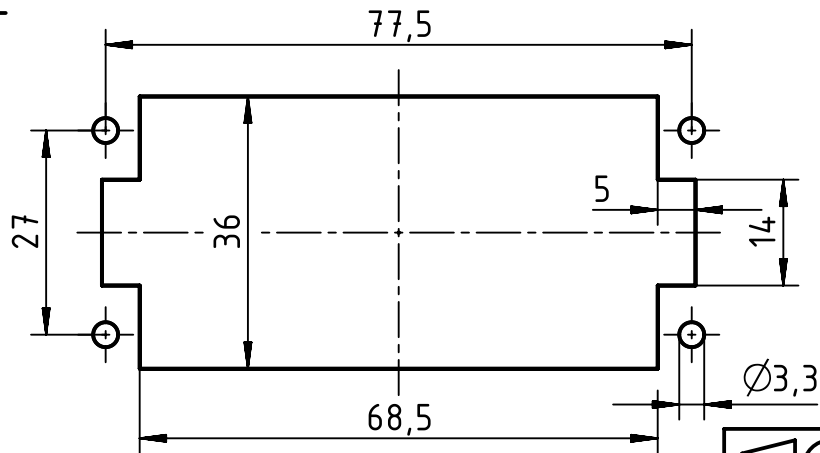

panel cut out

	All Dimensions in mm Original Size DIN A4		Scale 1:1	Free size tol.		Ref.	
						Sub.	
	All rights reserved		Created by MATAU	Inspected by PRIESTER	Standardisation TIEMANNA	Date 2016-07-15	
	Department EL PD - DE					State Final Release	
HARTING Electric GmbH & Co. KG D-32339 Espelkamp		Title Han HsB 06 Pos. M Insert Screw 7-12				Doc-Key / ECM-Nr. 100217751/UGD/003/C 500000096884	
		Type TB	Number 09 31 006 2611			Rev. C	Page 1/1