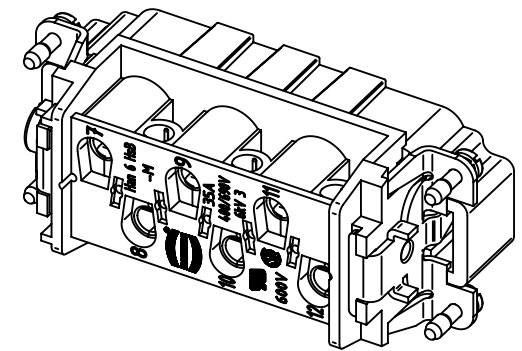

panel cut out

	All Dimensions in mm Original Size DIN A4		Scale 1:1	Free size tol.		Ref.	
						Sub.	
	All rights reserved		Created by MATAU	Inspected by PRIESTER	Standardisation TIEMANNA	Date 2016-07-15	
	Department EL PD - DE					State Final Release	
HARTING Electric GmbH & Co. KG D-32339 Espelkamp		Title Han HsB 06 Pos. M Insert Screw 7-12				Doc-Key / ECM-Nr. 100217751/UGD/003/C 500000096884	
		Type TB	Number 09 31 006 2611			Rev. C	Page 1/1