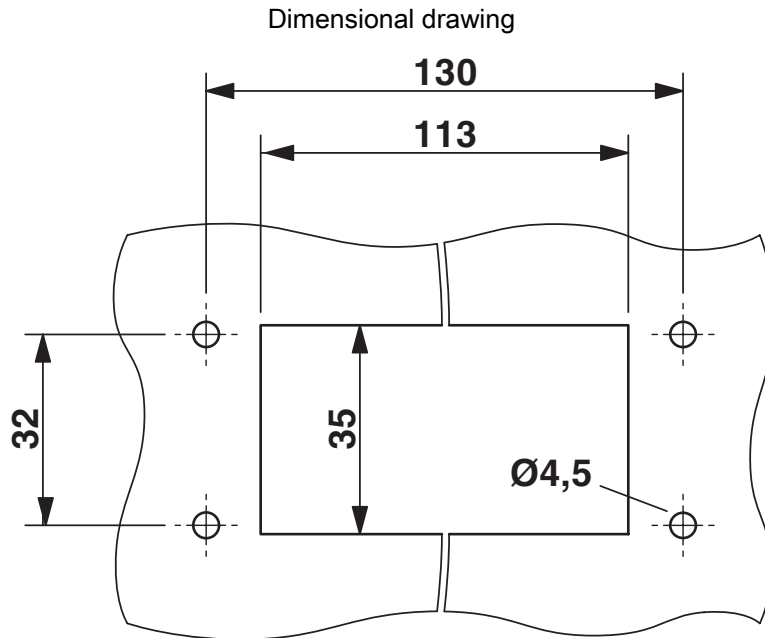

Connection data

Tightening torque	1.5 ... 2 Nm
-------------------	--------------

Dimensions

Dimensional drawing	
Width	53 mm
Height	30.5 mm
Length	140.5 mm

Installation dimensions

Width of the assembly cutout	35 mm
Length of the assembly cutout	113 mm

Drawings

Mounting cutout

Dimensional drawing

H4X:CSFF:AC3 - Housing

1415759

<https://www.phoenixcontact.com/us/products/1415759>

Classifications

ECLASS