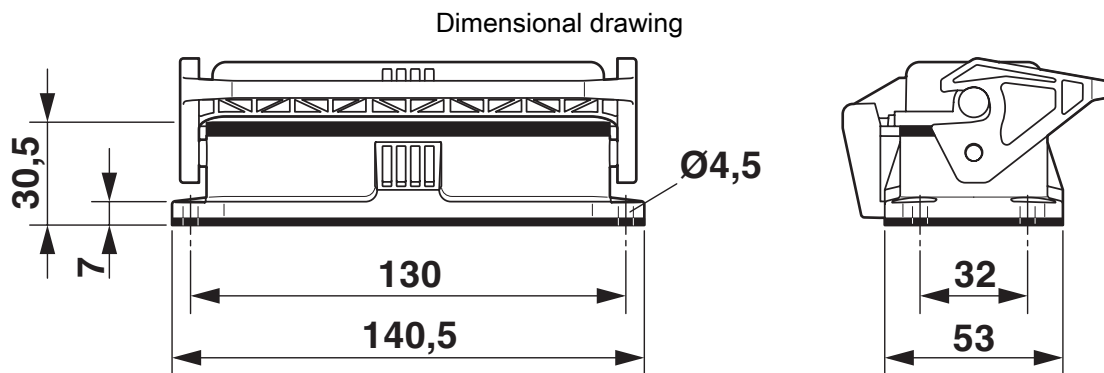

Mounting cutout