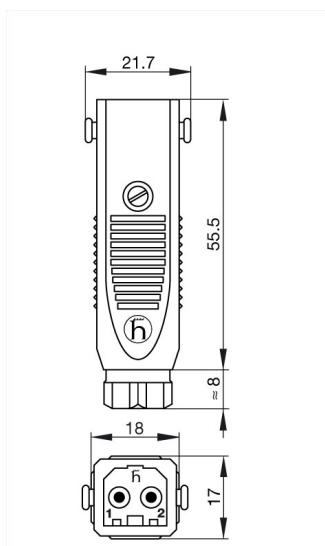

STAS 20 grau/grey

Rectangular connectors ST-series:Cable plug

Product description

Description	Cable plug with strain relief
Type	STAS 20 grau/grey
Order No.	931 265-106
Type of contact	male
Number of contacts	2 + PE
Cable gland	PG 7
Cable diameter	4 mm to 6.5 mm
Conductor size	max. 1.5 mm ²
Housing Color	grey
Contact bearer color	black

Drawing

Technical data

Pin dimensions	2 mm
Rated voltage	250 V AC/DC
Rated current	DC 10 A / AC 16 A
Contact resistance	≤ 5 mOhm
Type of termination	screw

Material

Contact material	Cu Zn
Contact surface material	Sn
Contact bearer material	PA
Housing material	PA