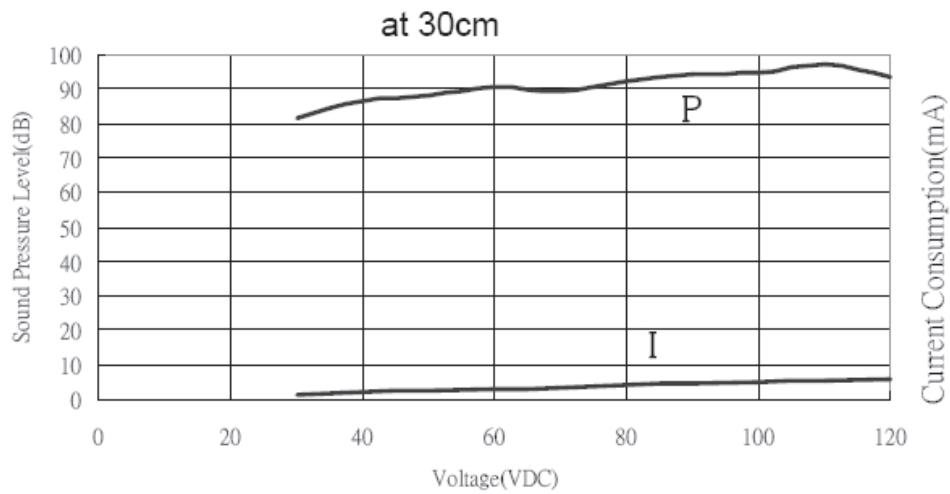

PERFORMANCE CURVES

P: Voltage vs. Sound Pressure Level
I: Voltage vs. Current Consumption