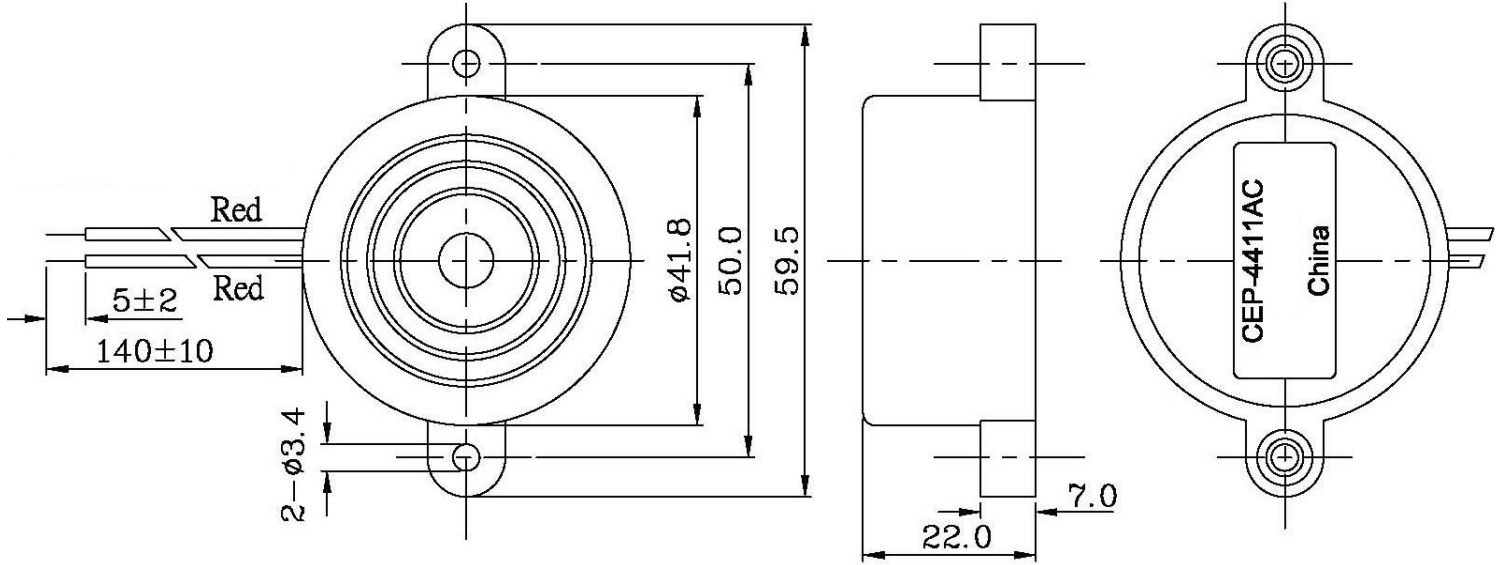

MODEL: CEP-4411AC | **DESCRIPTION:** PIEZO BUZZER INDICATOR**FEATURES**

- wire leads with panel-mount tabs
- 110 Vac rating
- 2.8 kHz rated frequency

**SPECIFICATIONS**

parameter	conditions/description	min	typ	max	units
rated voltage			110		Vac
operating voltage		30		120	Vac/Vdc
current consumption	at rated voltage			7	mA
rated frequency		2,300	2,800	3,300	Hz
sound pressure level	at 30 cm, rated voltage	88			dB
dimensions	∅41.8 x 22.0				mm
weight				22.2	g
material	ABS UL94 1/16" HB High Heat (black)				
terminal	wire leads				
operating temperature		-20		60	°C
storage temperature		-30		70	°C
RoHS	yes				

Notes: 1. All specifications measured at 5-35°C, humidity at 45-85%, under 86-106kPa pressure, unless otherwise noted.

MECHANICAL DRAWING

units: mm
tolerance: ± 0.5 mm

wire: UL1007 LF 24AWG

PERFORMANCE CURVES