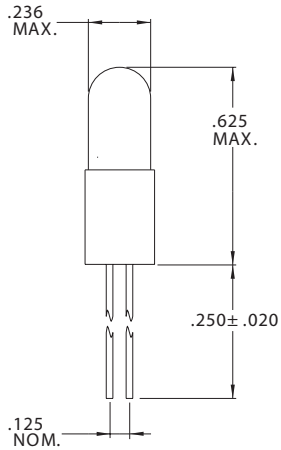

T-1 3/4 Bi-Pin Base (.125")

Part Number	Design Voltage	Amps	MSCP	Life Hours	Filament Type
CM2332	14.0	.080	.300	50,000	C-2F
CM2335	14.0	.080	.300	15,000	C-2F
CM7330	14.0	.080	.500	1,500	C-2R
CM7373	14.0	.100	.500	10,000	C-2F
CM7382	14.0	.080	.300	15,000	C-2F
CM7410	14.0	.100	.500	15,000	C-2F
CM7003	15.0	.040	.750	2,000	C-2F
CM2311	18.0	.040	.250	1,000	C-2F
CM2316	18.0	.040	.150	10,000	C-2F
CM7370	18.0	.040	.150	10,000	C-2F
CM7459	22.0	.040	.300	2,000	C-2F
CM2313	24.0	.050	.600	1,000	C-2F
CM2341	24.0	.060	.500	5,000	C-2F
CM7001	24.0	.050	.500	1,000	C-2F
CM2312	28.0	.040	.340	1,000	C-2F
CM2314	28.0	.050	.700	1,000	C-2F
CM2324	28.0	.040	.340	4,000	C-2F
CM2325	28.0	.040	.340	1,000	C-2F
CM2329	28.0	.047	.340	2,500	C-2F
CM2342	28.0	.040	.300	25,000	C-2F
CM7136	28.0	.024	.150	4,000	CC-2F
CM7327	28.0	.040	.340	4,000	C-2F
CM7374	28.0	.040	.150	10,000	C-2F
CM7376	28.0	.065	.650	5,000	C-2F
CM7387	28.0	.040	.300	7,000	C-2F
CM7876	28.0	.060	.340	25,000	C-2F
CM7748	48.0	.025	.200	5,000	CC-2F