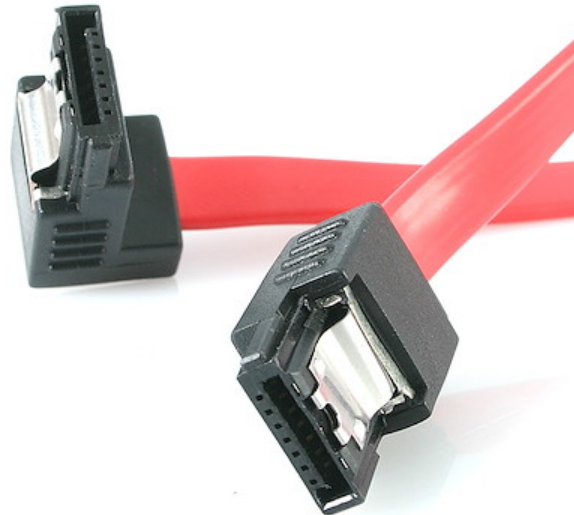

## 12in Latching SATA to Right Angle SATA Serial ATA Cable

**Product ID:** LSATA12RA1

This 12in right-angled latching SATA cable features a (straight) female Serial ATA connector as well as a right-angled (female) SATA connector, providing a simple connection to a Serial ATA drive even if space near the drive's SATA port is limited. The cable offers latching connectors, which ensure secure connections for SATA hard drives and motherboards that support this feature.

Once the right-angled SATA connector has been inserted into the drive's SATA data port, the shaft of the cable is seated flush with the rear panel of the drive, eliminating the clutter of excess cable at the connection point - an ideal solution for small or micro form factor computer cases.

The right angled SATA cable supports high speed data transfers up to 6Gbps, and features a thin, narrow construction that helps to improve airflow within the computer case; the cable features a rugged, yet flexible design that makes it easy to make the SATA connection as needed, and is backed by StarTech.com's Lifetime Warranty.

**Environmental**

Operating Temperature	0C to 50C (32F to 122F)
Storage Temperature	-20C to 70C (-4F to 158F)
Humidity	0-95%

**Physical Characteristics**

Color	Red
Connector Style	Straight to Right Angle
Cable Length	12.0 in [304.8 mm]
Product Length	12.0 in [30.5 cm]
Product Width	0.6 in [1.4 cm]
Product Height	0.2 in [0.6 cm]
Weight of Product	0.3 oz [8.0 g]