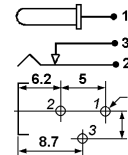

14mm barrel length
4 mm cable diameter

31-122-0 2.1mm
31-142-0 2.5mm
Use -2 for Display Pkg.

DC POWER PLUGS cont'd

9.5mm barrel length
4.3mm cable diameter

31-123-0 2.1mm
31-143-0 2.5mm
31-161-0 3.0mm
Use -2 for Display Pkg.

14mm barrel length
4.3mm cable diameter

31-124-0 2.1mm
31-144-0 2.5mm
Use -2 for Display Pkg.

DC POWER JACKS

31-132-0 2.1mm
31-152-0 2.5mm
Use -1 for Display Pkg.

31-133-0 2.1mm
31-153-0 2.5mm
Use -2 for Display Pkg.

31-134-0 2.1mm
31-154-0 2.5mm
Use -2 for Display Pkg.

13mm chassis mtg. hole.

Compact isolated chassis mount DC power jack. 8mm mounting hole.

31-134M-0 2.1mm
31-154M-0 2.5mm
Use -2 for Display Pkg.

31-150-0 1.3mm
Use -2 for Display Pkg.