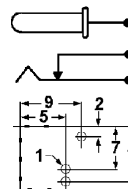

31-159-0 2.5mm
Use -2 for Display Pkg.