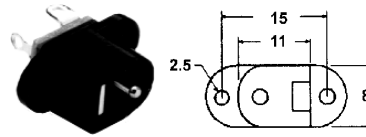

14mm barrel length
4 mm cable diameter

31-122-0 2.1mm
31-142-0 2.5mm
Use -2 for Display Pkg.

DC POWER PLUGS cont'd

9.5mm barrel length
4.3mm cable diameter

31-123-0 2.1mm
31-143-0 2.5mm
31-161-0 3.0mm
Use -2 for Display Pkg.

14mm barrel length
4.3mm cable diameter

31-124-0 2.1mm
31-144-0 2.5mm
Use -2 for Display Pkg.

DC POWER JACKS

31-132-0 2.1mm
31-152-0 2.5mm
Use -1 for Display Pkg.

31-133-0 2.1mm
31-153-0 2.5mm
Use -2 for Display Pkg.