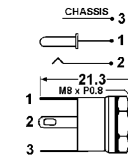

14mm barrel length
4 mm cable diameter

31-122-0 2.1mm
31-142-0 2.5mm
Use -2 for Display Pkg.

DC POWER PLUGS cont'd

9.5mm barrel length
4.3mm cable diameter

31-123-0 2.1mm
31-143-0 2.5mm
31-161-0 3.0mm
Use -2 for Display Pkg.

14mm barrel length
4.3mm cable diameter

31-124-0 2.1mm
31-144-0 2.5mm
Use -2 for Display Pkg.

DC POWER JACKS

31-132-0 2.1mm
31-152-0 2.5mm
Use -1 for Display Pkg.

31-133-0 2.1mm
31-153-0 2.5mm
Use -2 for Display Pkg.

31-134-0 2.1mm
31-154-0 2.5mm
Use -2 for Display Pkg.

13mm chassis mtg. hole.

Compact isolated chassis mount DC power jack. 8mm mounting hole.

31-134M-0 2.1mm
31-154M-0 2.5mm
Use -2 for Display Pkg.

31-150-0 1.3mm
Use -2 for Display Pkg.

31-155-0 2.1mm
31-155A-0 2.1mm
31-155S-0 2.1mm
31-156-0 2.5mm
31-156S-0 2.5mm
Use -2 for Display Pkg.

31-155-0 & 31-156-0 PET Material 230 deg. C
31-155A ABS Material 150 deg. C
31-155S & 31-156S Valox Material 250 deg. C