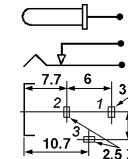

14mm barrel length
4 mm cable diameter

31-122-0 2.1mm
31-142-0 2.5mm
Use -2 for Display Pkg.

DC POWER PLUGS cont'd

9.5mm barrel length
4.3mm cable diameter

31-123-0 2.1mm
31-143-0 2.5mm
31-161-0 3.0mm
Use -2 for Display Pkg.

14mm barrel length
4.3mm cable diameter

31-124-0 2.1mm
31-144-0 2.5mm
Use -2 for Display Pkg.

DC POWER JACKS

31-132-0 2.1mm
31-152-0 2.5mm
Use -1 for Display Pkg.

31-133-0 2.1mm
31-153-0 2.5mm
Use -2 for Display Pkg.

31-134-0 2.1mm
31-154-0 2.5mm
Use -2 for Display Pkg.

13mm chassis mtg. hole.

Compact isolated chassis mount DC power jack. 8mm mounting hole.

31-134M-0 2.1mm
31-154M-0 2.5mm
Use -2 for Display Pkg.

31-150-0 1.3mm
Use -2 for Display Pkg.