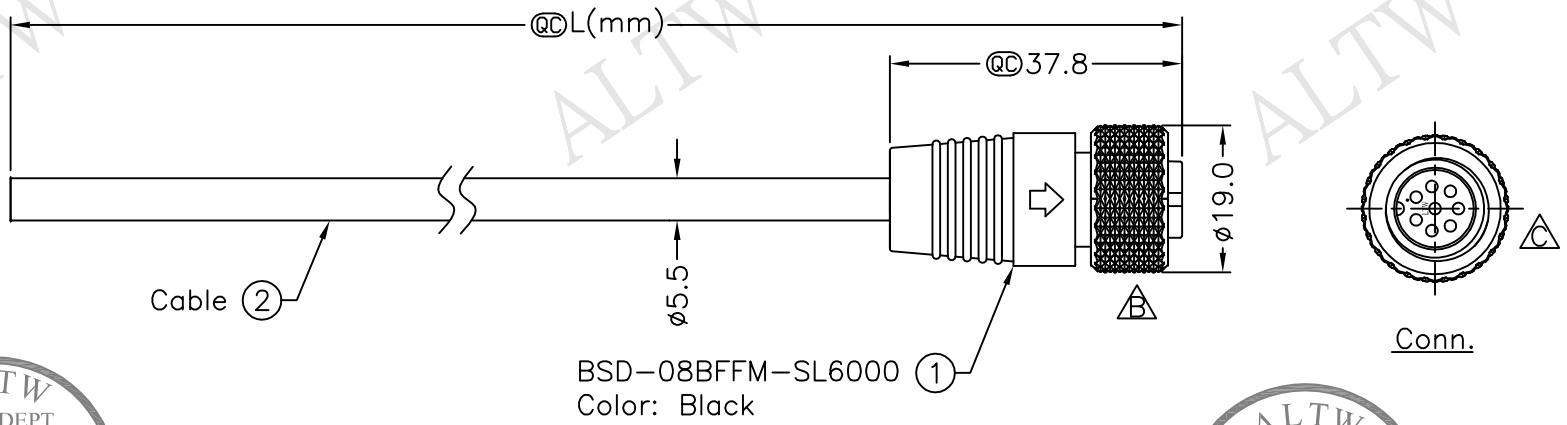

REV.	ECN NO.	DATE	SIGN	DESCRIPTION
B	LEN-790203	2007/09/13	WUFEI	Change Nut
C	LEN-920176~79	2008/09/16	Li Xiu Zhi	Change View
D	LEN1710138~43	2017/01/17	Ruru	Change Logo

BSD-08BFFM-SL6000
Color: Black

BSD-08BFFM-SL6AXX

XX:01~99Meter
01:01Meter
02:02Meters
:
:
99:99Meters

Cable Length(L):01~99Meters

Note:

- * @Q Important Dimension To Check.
- * Waterproof Rate: IP66
- * Housing: Black, Nylon+GF
- * Pin: Brass, Gold Plated
- * Cable: Black, UL2464 24AWG*8C+Drain+Al/My (UV Resistant), OD=5.5
- * Cable Length Tolerance: 01M:40mm
02M~05M:60mm
06M~10M:100mm
11M~30M:200mm
31M~99M:500mm

Pin Assignments
Front View

Shield	Drain	地線
8	Green	綠
7	Yellow	黃
6	Orange	桔
5	Red	紅
4	Blue	藍
3	White	白
2	Brown	棕
1	Black	黑
Conn.	Wire Color	
	Pin Out	

UNIT:mm	
TOLERANCE	±0.5 mm

TITLE	Standard	
	Cable Screw 8Pin F Conn F Pin	
SCALE	Free	SHEET 1 OF 1
REV.	D	SIZE A4
		@QC :Inspection Item