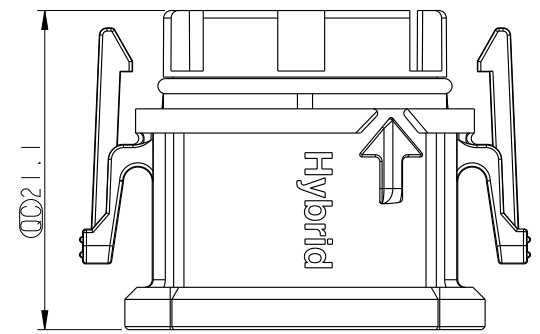

- Note:
- * \varnothing Important Dimension To Check.
 - * Waterproof Rate: IP68
(In 1 meter water within 24 hours)
 - * Housing: PP, Black
 - * Oring: Silicone, Gray

UNIT:mm		
TOLERANCE	±0.25	
.X	±0.1	
.XX	±0.05	
.XXX	±1°	
ANGLES		

TITLE X-Lok D-Size(Hybrid) Waterproof Cap For Male Conn.			
SCALE 2:1	SIZE A4	SHEET 1 OF 1	
REV. A	WC-REV. A.1	\varnothing : Inspection item	

Amphenol LTW
安費諾亮泰企業股份有限公司

ITEM NO CAP-WADMOMA2	DRAWN BY Spring Liu	DATE 2016-12-24
DWG NO CAP-WADMOMA2	CHECKED BY Fisher Wang	DATE 2016-12-24
CUSTOMER ALTW	APPROVED BY Kevin Hu	DATE 2016-12-24