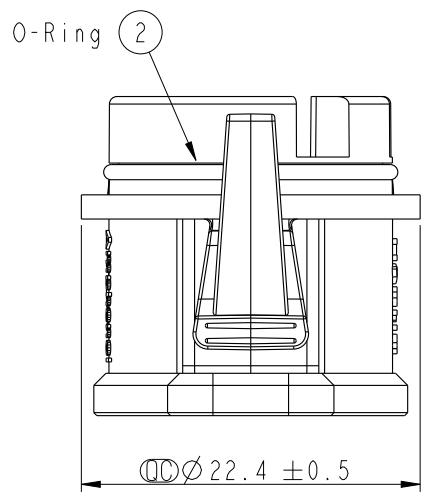

- Note:
- * \varnothing Important Dimension To Check.
 - * Waterproof Rate: IP68
(In 1 meter water within 24 hours)
 - * Housing: PP, Black
 - * Oring: Silicone, Gray

UNIT:mm		
TOLERANCE	±0.25	
.X	±0.1	
.XX	±0.05	
.XXX	±1°	
ANGLES		

TITLE X-Lok D-Size(Hybrid) Waterproof Cap For Male Conn.			
SCALE 2:1	SIZE A4	SHEET 1 OF 1	
REV. A	WC-REV. A.1	\varnothing : Inspection item	

Amphenol LTW
安費諾亮泰企業股份有限公司

ITEM NO CAP-WADMOMA2	DRAWN BY Spring Liu	DATE 2016-12-24
DWG NO CAP-WADMOMA2	CHECKED BY Fisher Wang	DATE 2016-12-24
CUSTOMER ALTW	APPROVED BY Kevin Hu	DATE 2016-12-24