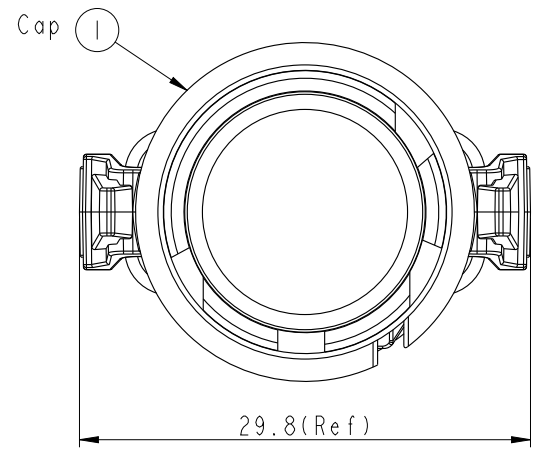

- Note:
- * \varnothing Important Dimension To Check.
 - * Waterproof Rate: IP68
(In 1 meter water within 24 hours)
 - * Housing: PP, Black
 - * Oring: Silicone, Gray

UNIT:mm		
TOLERANCE	±0.25	
.X	±0.1	
.XX	±0.05	
.XXX	±1°	
ANGLES		

TITLE X-Lok D-Size(Hybrid) Waterproof Cap For Male Conn.			
SCALE 2:1	SIZE A4	SHEET 1 OF 1	
REV. A	WC-REV. A.1	\varnothing : Inspection item	

Amphenol LTW
安費諾亮泰企業股份有限公司

ITEM NO CAP-WADMOMA2	DRAWN BY Spring Liu	DATE 2016-12-24
DWG NO CAP-WADMOMA2	CHECKED BY Fisher Wang	DATE 2016-12-24
CUSTOMER ALTW	APPROVED BY Kevin Hu	DATE 2016-12-24