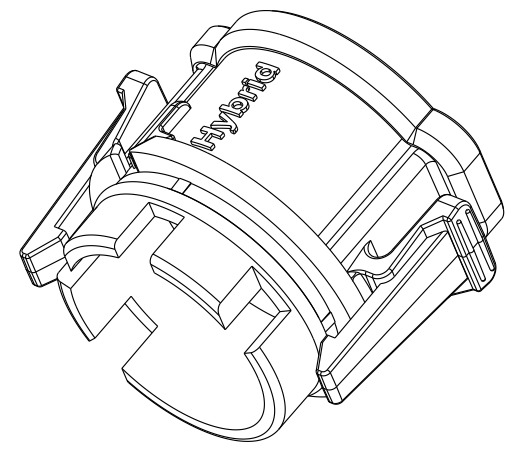

- Note:
- * \varnothing Important Dimension To Check.
 - * Waterproof Rate: IP68
(In 1 meter water within 24 hours)
 - * Housing: PP, Black
 - * Oring: Silicone, Gray

UNIT:mm		
TOLERANCE	±0.25	
.X	±0.1	
.XX	±0.05	
.XXX	±1°	
ANGLES		

TITLE X-Lok D-Size(Hybrid) Waterproof Cap For Male Conn.			
SCALE 2:1	SIZE A4	SHEET 1 OF 1	
REV. A	WC-REV. A.1	\varnothing : Inspection item	

Amphenol LTW
安費諾亮泰企業股份有限公司

ITEM NO CAP-WADMOMA2	DRAWN BY Spring Liu	DATE 2016-12-24
DWG NO CAP-WADMOMA2	CHECKED BY Fisher Wang	DATE 2016-12-24
CUSTOMER ALTW	APPROVED BY Kevin Hu	DATE 2016-12-24