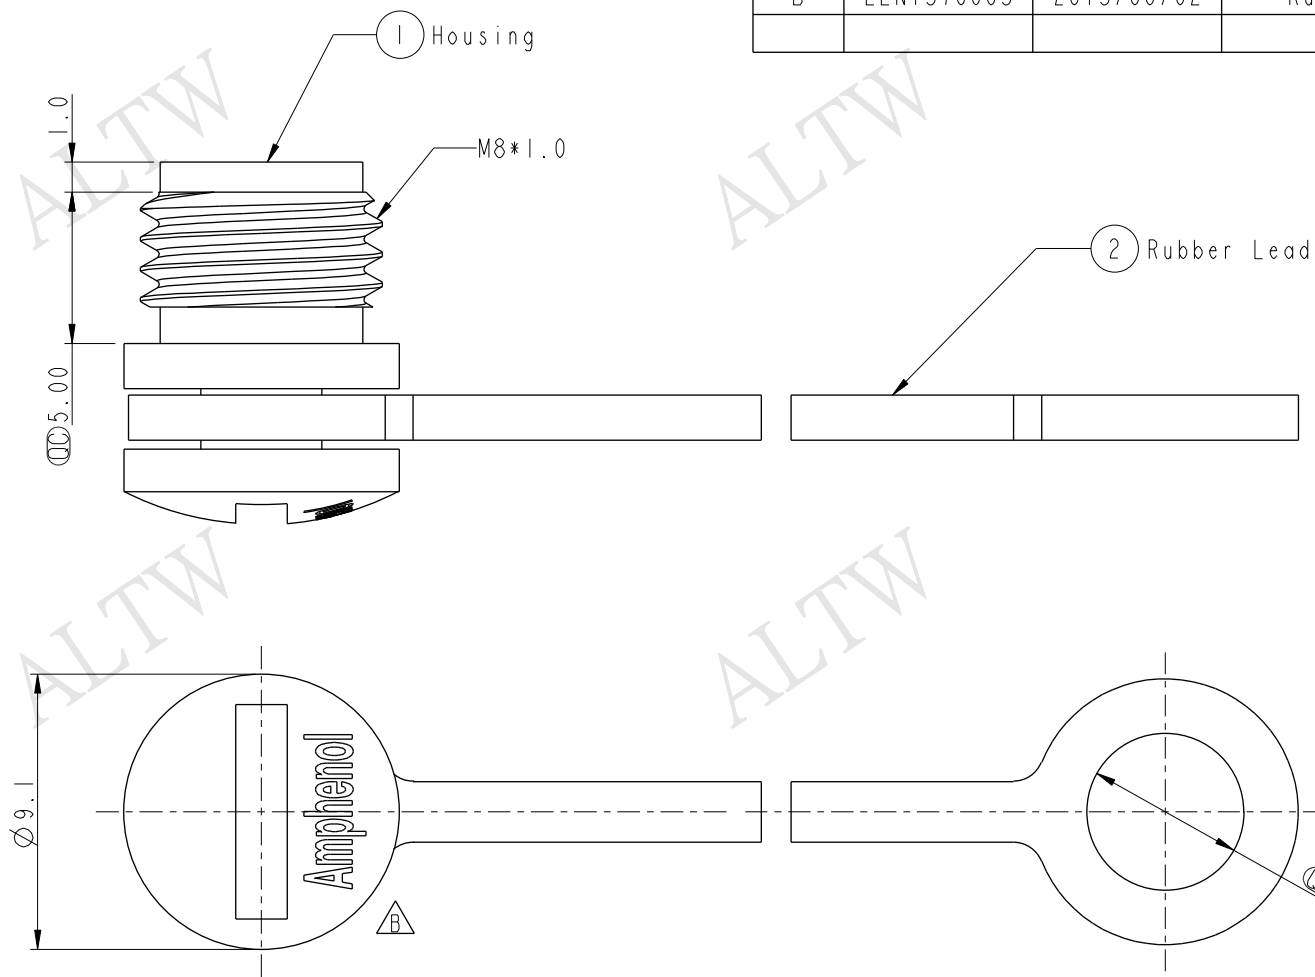

THIS DOCUMENT IS SUBJECT TO CHANGE WITHOUT NOTICE. IT IS CONFIDENTIAL AND A PROPERTY OF Amphenol LTW. DISCLOSURE TO THIRD PARTY HAS TO BE AUTHORIZED BY Amphenol LTW.

REV.	ECN NO.	DATE	SIGN	DESCRIPTION
A	Initial Release	2013/09/12	Vicky	Old Item No. CAP-W08CFSC1
B	LEN1570065	2015/06/02	Ruru	Change Logo

ALTW
 CONFIDENTIAL
 2015-06-02
 R&D DEPT.

ALTW
 DCC. DEPT.
 CONFIDENTIAL
 2015.07.07
 ISSUED

- Note:
- * \varnothing Important Dimension
 - * Waterproof Rate: IP67
 - * Cap: PC+ABS, Black
 - * Rubber Lead: Silicone, Black

UNIT: mm TOLERANCE .X ±0.25 .XX ±0.1 .XXX ±0.05 ANGLES ±1°		TITLE Waterproof Cap M8*1.0P For Female Conn Screw Type		Amphenol LTW 安費諾亮泰企業股份有限公司	ITEM NO CAP-WBBFSPC1	DRAWN BY Ruru	DATE 2015-06-02	
		SCALE 4:1	SIZE A4		SHEET 1 OF 1	DWG NO CAP-WBBFSPC1	CHECKED BY Rita	DATE 2015-06-02
		REV. B	WC-REV. A.1		\varnothing : Inspection item	CUSTOMER ALTW	APPROVED BY Lion	DATE 2015-06-02