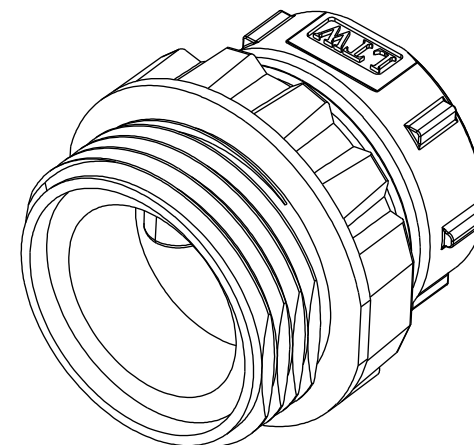

REV.	ECN NO.	DATE	SIGN	DESCRIPTION
A	Initial Release	2013/04/08	Vicky	Old Item No. CAP-WMNMSAI
B	LE31360081	2013/06/17	Vicky	Update Item No. CAP-WMNMSAI to CAP-WMNFSAI

Detail A
Scale 4:1

Note:

- * Waterproof Rate: IP68.
- IP68: 1M Depth Of Water In 24hours.
- * Connector: Nylon+GF, Black.
- * Nut: Zinc, Nickel Plated.
- * Text Depth: 0.3mm

UNIT: mm

TOLERANCE
.X ±0.25
.XX ±0.1
.XXX ±0.05
ANGLES ±1°

TITLE Mini Conn NMEA Waterproof Cap For Female Conn.			
SCALE 2:1	SIZE A4	SHEET 1 OF 1	
REV. B	WC-REV. B.2	QC: Inspection item	

Amphenol LTW
安費諾亮泰企業股份有限公司