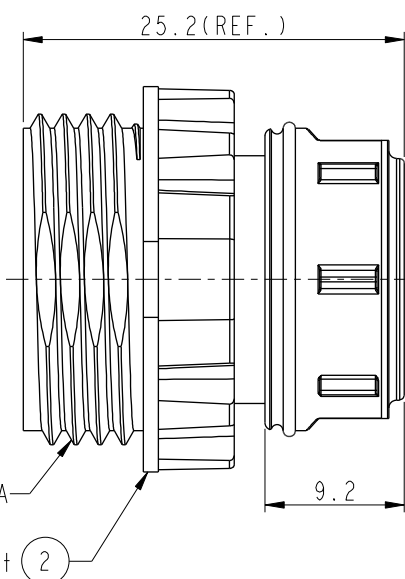

REV.	ECN NO.	DATE	SIGN	DESCRIPTION
A	Initial Release	2013/04/08	Vicky	Old Item No. CAP-WMNMSAI
B	LE31360081	2013/06/17	Vicky	Update Item No. CAP-WMNMSAI to CAP-WMNFSAI

Detail A
Scale 4:1

Note:

- * Waterproof Rate: IP68.
- IP68: 1M Depth Of Water In 24hours.
- * Connector: Nylon+GF, Black.
- * Nut: Zinc, Nickel Plated.
- * Text Depth: 0.3mm

UNIT: mm

TOLERANCE
.X ±0.25
.XX ±0.1
.XXX ±0.05
ANGLES ±1°

TITLE Mini Conn NMEA Waterproof Cap For Female Conn.			
SCALE 2:1	SIZE A4	SHEET 1 OF 1	
REV. B	WC-REV. B.2	QC: Inspection item	

Amphenol LTW
安費諾亮泰企業股份有限公司