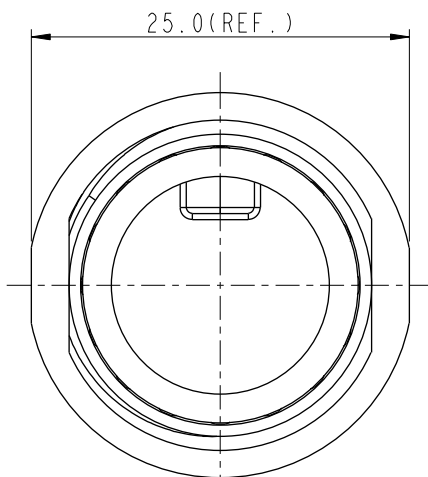

REV.	ECN NO.	DATE	SIGN	DESCRIPTION
A	Initial Release	2013/04/08	Vicky	Old Item No. CAP-WMNMSAI
B	LE31360081	2013/06/17	Vicky	Update Item No. CAP-WMNMSAI to CAP-WMNFSAI

Detail A
Scale 4:1

Note:

- * Waterproof Rate: IP68.
- IP68: 1M Depth Of Water In 24hours.
- * Connector: Nylon+GF, Black.
- * Nut: Zinc, Nickel Plated.
- * Text Depth: 0.3mm

UNIT: mm

TOLERANCE
.X ±0.25
.XX ±0.1
.XXX ±0.05
ANGLES ±1°

TITLE Mini Conn NMEA Waterproof Cap For Female Conn.			
SCALE 2:1	SIZE A4	SHEET 1 OF 1	
REV. B	WC-REV. B.2	QC: Inspection item	

Amphenol LTW
安費諾亮泰企業股份有限公司