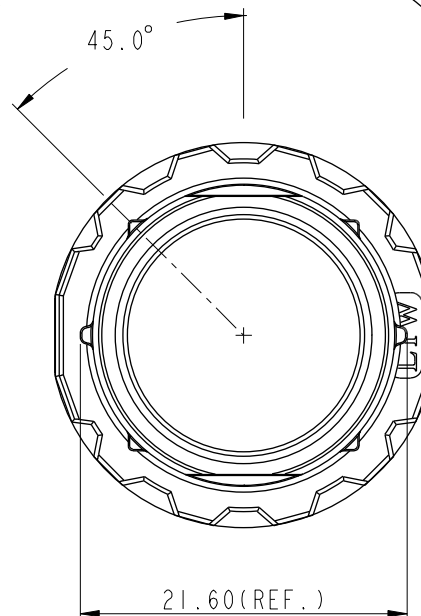

REV.	ECN NO.	DATE	SIGN	DESCRIPTION
A	Initial Release	2013/04/08	Vicky	Old Item No. CAP-WMNMSAI
B	LE31360081	2013/06/17	Vicky	Update Item No. CAP-WMNMSAI to CAP-WMNFSAI

Detail A
Scale 4:1

Note:

- * Waterproof Rate: IP68.
- IP68: 1M Depth Of Water In 24hours.
- * Connector: Nylon+GF, Black.
- * Nut: Zinc, Nickel Plated.
- * Text Depth: 0.3mm

UNIT: mm

TOLERANCE
.X ±0.25
.XX ±0.1
.XXX ±0.05
ANGLES ±1°

TITLE Mini Conn NMEA Waterproof Cap For Female Conn.			
SCALE 2:1	SIZE A4	SHEET 1 OF 1	
REV. B	WC-REV. B.2	QC: Inspection item	

Amphenol LTW
安費諾亮泰企業股份有限公司