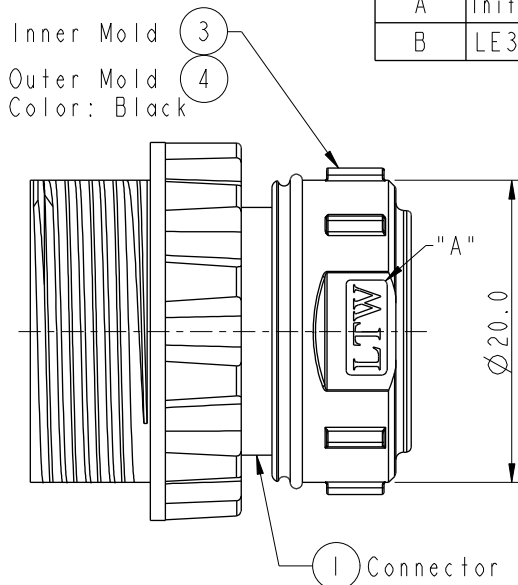

REV.	ECN NO.	DATE	SIGN	DESCRIPTION
A	Initial Release	2013/04/08	Vicky	Old Item No. CAP-WMNMSAI
B	LE31360081	2013/06/17	Vicky	Update Item No. CAP-WMNMSAI to CAP-WMNFSAI

Detail A
Scale 4:1

Note:

- * Waterproof Rate: IP68.
- IP68: 1M Depth Of Water In 24hours.
- * Connector: Nylon+GF, Black.
- * Nut: Zinc, Nickel Plated.
- * Text Depth: 0.3mm

UNIT: mm

TOLERANCE
.X ±0.25
.XX ±0.1
.XXX ±0.05
ANGLES ±1°

TITLE Mini Conn NMEA Waterproof Cap For Female Conn.			
SCALE 2:1	SIZE A4	SHEET 1 OF 1	
REV. B	WC-REV. B.2	QC: Inspection item	

Amphenol LTW
安費諾亮泰企業股份有限公司