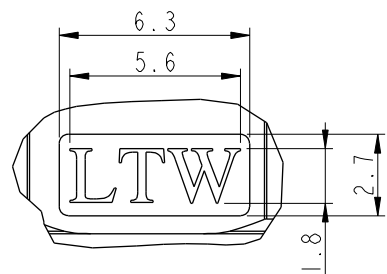

REV.	ECN NO.	DATE	SIGN	DESCRIPTION
A	Initial Release	2013/04/08	Vicky	Old Item No. CAP-WMNMSAI
B	LE31360081	2013/06/17	Vicky	Update Item No. CAP-WMNMSAI to CAP-WMNFSAI

Detail A
Scale 4:1

Note:

- * Waterproof Rate: IP68.
- IP68: 1M Depth Of Water In 24hours.
- * Connector: Nylon+GF, Black.
- * Nut: Zinc, Nickel Plated.
- * Text Depth: 0.3mm

UNIT: mm

TOLERANCE
.X ±0.25
.XX ±0.1
.XXX ±0.05
ANGLES ±1°

TITLE Mini Conn NMEA Waterproof Cap For Female Conn.			
SCALE 2:1	SIZE A4	SHEET 1 OF 1	
REV. B	WC-REV. B.2	QC: Inspection item	

Amphenol LTW
安費諾亮泰企業股份有限公司