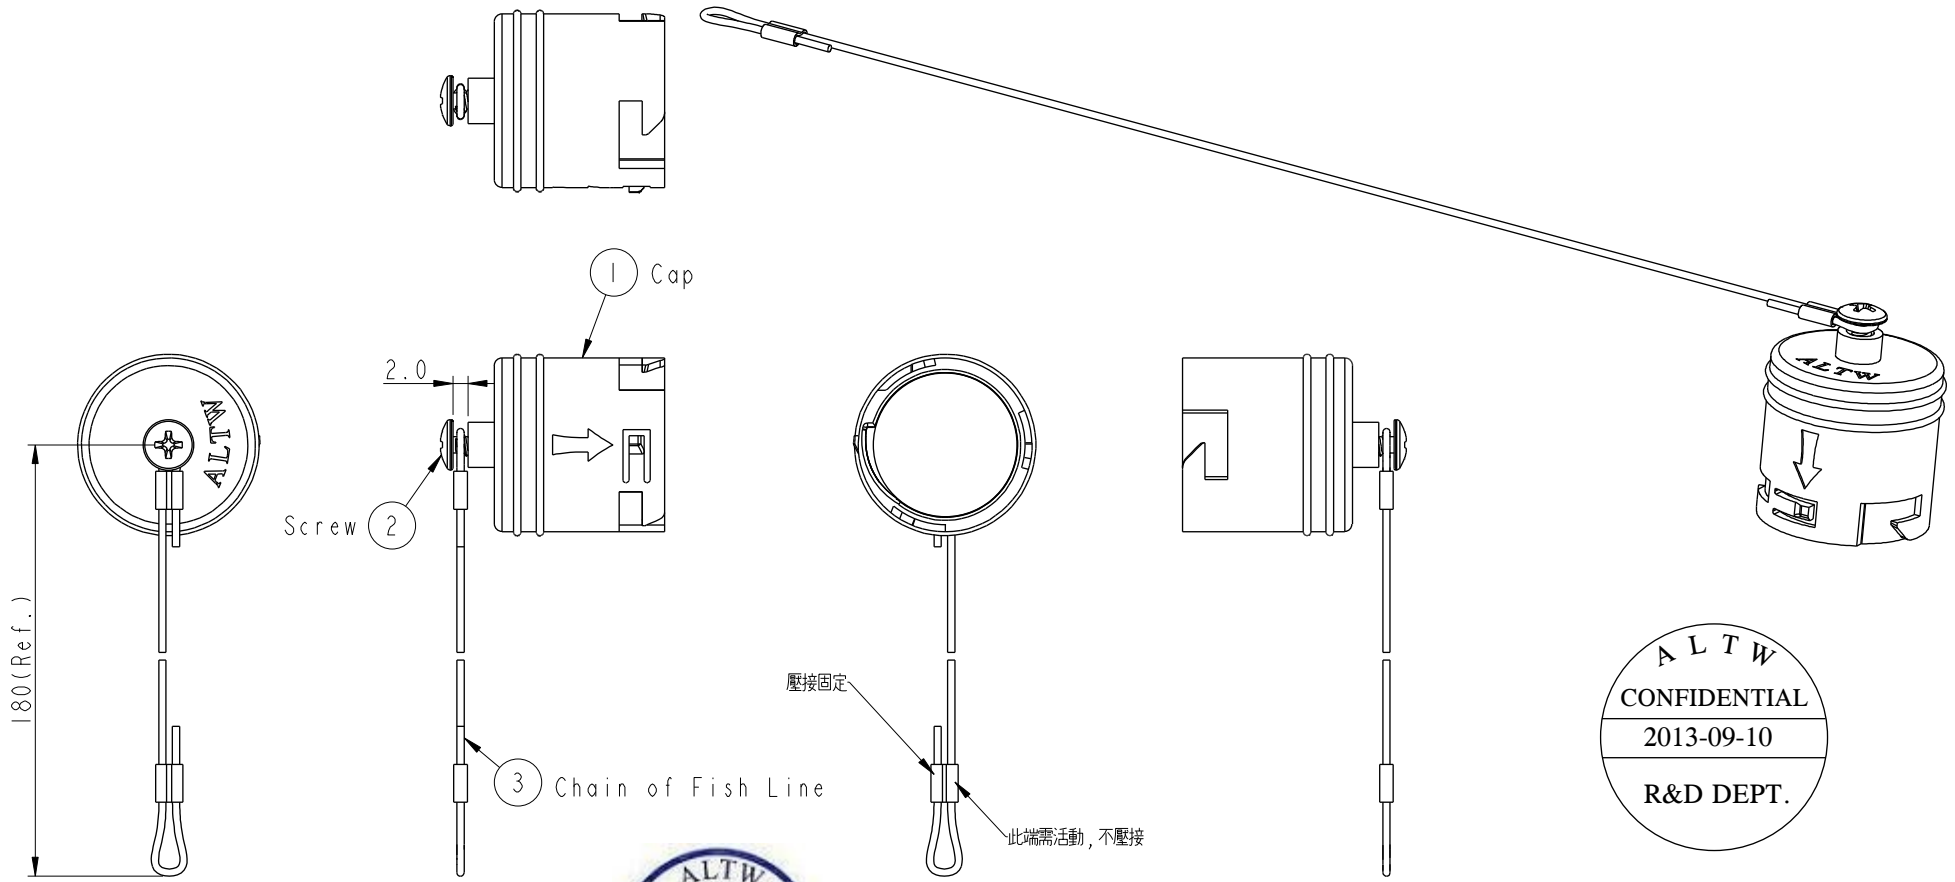

REV.	ECN NO.	DATE	SIGN	DESCRIPTION
A	Initial Release	2013/09/10	Vicky	Old Item No. CAP-WPWCFLDI

- Note:
- * Waterproof Rate: IP68.
 - IP68: 1M Depth Of Water In 24hours.
 - * Cap: PPE, Black
 - * Screw: Stainless.
 - * Fish Line: Nylon.
 - * One Set In One PE Bag.
 - Part of Fish Line: Stainless.
 - * Screw is not allowed to tight(Chain be revolve)
不可將螺絲鎖緊, (鏈條要可旋轉)

UNIT:mm		
TOLERANCE	±0.25	
.X	±0.1	
.XX	±0.05	
.XXX	±0.05	
ANGLES	±1°	

TITLE Waterproof Cap,For Power Female Conn,3 Point Lock			
SCALE 1:1	SIZE A4	SHEET 1 OF 1	
REV. A	WC-REV. A.1	QC: Inspection item	