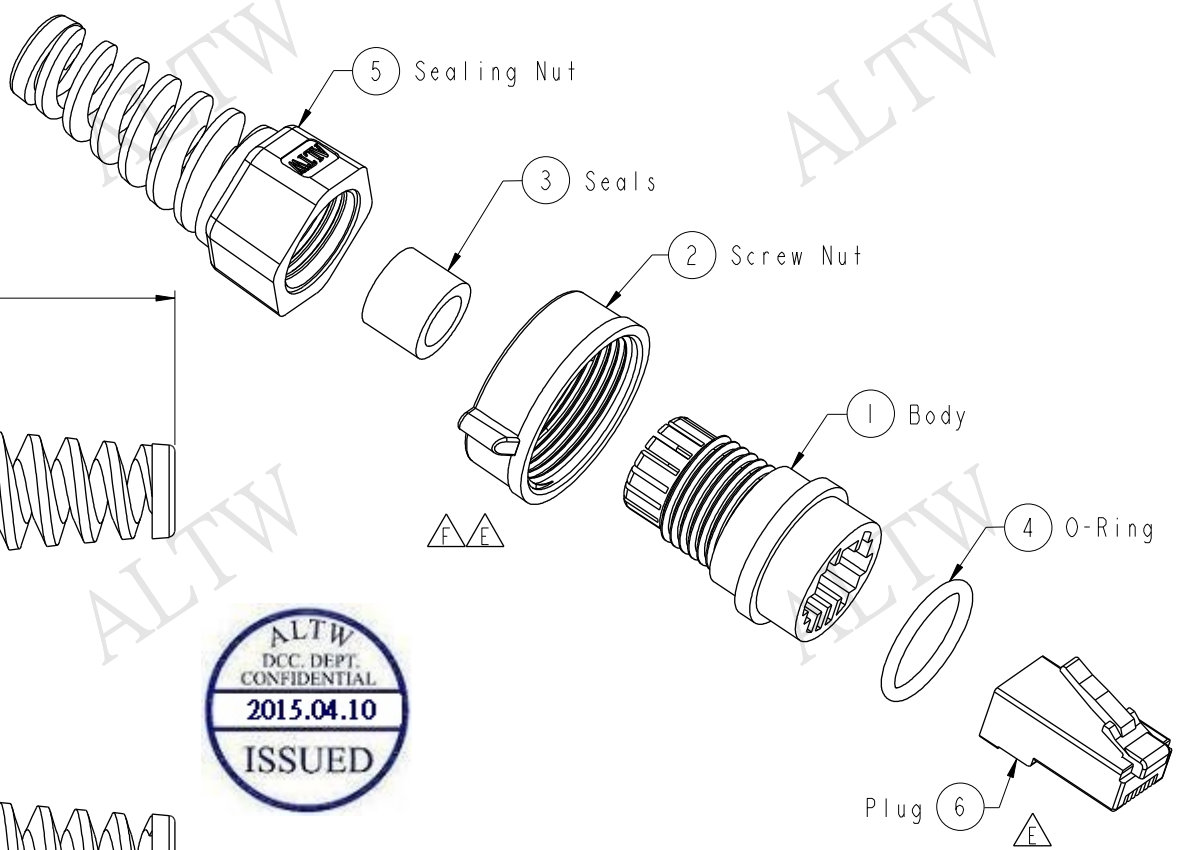

REV.	ECN NO.	DATE	SIGN	DESCRIPTION
E	ECN-0512035	2005/12/02	Allen Chang	Change Nut And View
F	LE3-920056	2008/11/21	Prune	Change Dimension 32.3 to 32.6mm
G	LE31540022	2015/03/26	Ruru	Change Logo

Note:  
 \* (M) Important Dimension  
 \* Waterproof Rate: IP67  
 \* Plug: 8P8C, Shield 6u" Gold Plated  
 \* One Set Unassembled in One PE Bag  
 (每一組為組裝, 放置於一個PE袋, 並封口)

UNIT:mm		TITLE		ITEM NO		DRAWN BY		DATE	
TOLERANCE		8P8C Plug for Cable Assembly Type		LTWPL-8FXALXX		Ruru		2015-03-27	
± 0.5mm		SCALE 1:1		LTWPL-8FXALXX		CHECKED BY Rita		DATE 2015-03-27	
		SIZE A4		CUSTOMER ALTW		APPROVED BY Lion		DATE 2015-03-27	
		SHEET 1 OF 1							
		REV. G							
		WC-REV. A.1							
		QC: Inspection item							
<b>Amphenol LTW</b> <b>安費諾亮泰企業股份有限公司</b>				FMM10702-01-02A1					