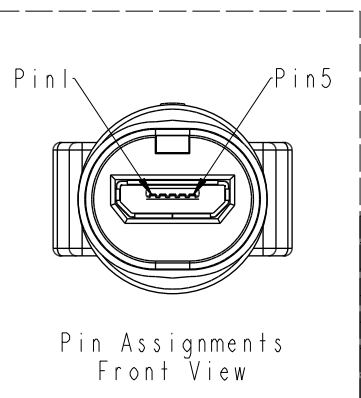

MUB20FL-NAML-QAXXX
 001: 01Meter
 002: 02Meters

Shield	Drain	地線	Shield
5	Black	黑	4
4	N/A		
3	Green	綠	3
2	White	白	2
1	Red	紅	1
Conn.	Wire Color		Plug

Twist
對線

- Notes:
- * \varnothing Important Dimension To Check.
 - * Waterproof Rate: IPX7.
 - * Connector: Micro USB Type-B Jack.
 - * Outer Mold: Thermoplastic, Black.
 - * Plug: USB2.0 A-Type.
 - * Cable: UL2725, 28AWG*1P+28AWG*2C+D+AL/MY+B, PVC Jacket, OD3.8, Black.
 - * Cable Length Tolerance: 01M: +50/-0mm
02M: +100/-0mm

UNIT:mm

TOLERANCE $\pm 0.5mm$

TITLE ACC, USB, MICRO B, DB-ENDED, FM			
SCALE 1:1	SIZE A4	SHEET 1 OF 1	
REV. A	WC-REV. .0	\varnothing : Inspection item	

Amphenol LTW
 安費諾亮泰企業股份有限公司

ITEM NO.	DRAWN BY Ruru	DATE 2020-08-21
DWG NO. MUB20FL-NAML-QAXXX	CHECKED BY Rita	DATE 2020-08-21
CUSTOMER ALTW	APPROVED BY Max	DATE 2020-08-21