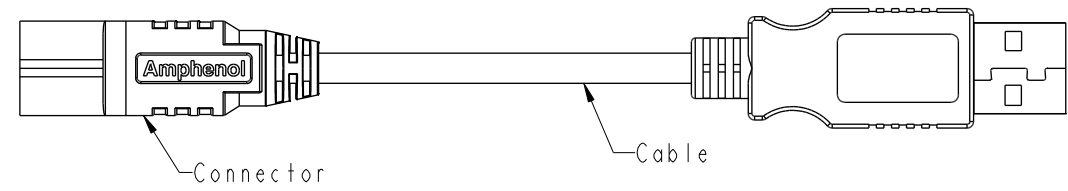

MUB20FL-NAML-QAXXX
 001: 01Meter
 002: 02Meters

Shield	Drain	地線	Shield
5	Black	黑	4
4	N/A		
3	Green	綠	3
2	White	白	2
1	Red	紅	1
Conn.	Wire Color		Plug

Twist
對線

- Notes:
- * \varnothing Important Dimension To Check.
 - * Waterproof Rate: IPX7.
 - * Connector: Micro USB Type-B Jack.
 - * Outer Mold: Thermoplastic, Black.
 - * Plug: USB2.0 A-Type.
 - * Cable: UL2725, 28AWG*1P+28AWG*2C+D+AL/MY+B, PVC Jacket, OD3.8, Black.
 - * Cable Length Tolerance: 01M: +50/-0mm
02M: +100/-0mm

UNIT:mm

TOLERANCE $\pm 0.5mm$

TITLE ACC, USB, MICRO B, DB-ENDED, FM			
SCALE 1:1	SIZE A4	SHEET 1 OF 1	
REV. A	WC-REV. .0	\varnothing : Inspection item	

Amphenol LTW
 安費諾亮泰企業股份有限公司

ITEM NO.	DRAWN BY Ruru	DATE 2020-08-21
DWG NO. MUB20FL-NAML-QAXXX	CHECKED BY Rita	DATE 2020-08-21
CUSTOMER ALTW	APPROVED BY Max	DATE 2020-08-21