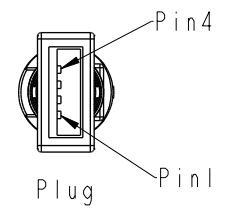

MUB20FL-NAML-QAXXX
 001: 01Meter
 002: 02Meters

Shield	Drain	地線	Shield
5	Black	黑	4
4	N/A		
3	Green	綠	3
2	White	白	2
1	Red	紅	1
Conn.	Wire Color		Plug

Twist
對線

- Notes:
- * \varnothing Important Dimension To Check.
 - * Waterproof Rate: IPX7.
 - * Connector: Micro USB Type-B Jack.
 - * Outer Mold: Thermoplastic, Black.
 - * Plug: USB2.0 A-Type.
 - * Cable: UL2725, 28AWG*1P+28AWG*2C+D+AL/MY+B, PVC Jacket, OD3.8, Black.
 - * Cable Length Tolerance: 01M: +50/-0mm
02M: +100/-0mm

UNIT:mm

TOLERANCE $\pm 0.5mm$

TITLE ACC, USB, MICRO B, DB-ENDED, FM			
SCALE 1:1	SIZE A4	SHEET 1 OF 1	
REV. A	WC-REV. .0	\varnothing : Inspection item	

Amphenol LTW
 安費諾亮泰企業股份有限公司

ITEM NO.	DRAWN BY Ruru	DATE 2020-08-21
DWG NO. MUB20FL-NAML-QAXXX	CHECKED BY Rita	DATE 2020-08-21
CUSTOMER ALTW	APPROVED BY Max	DATE 2020-08-21