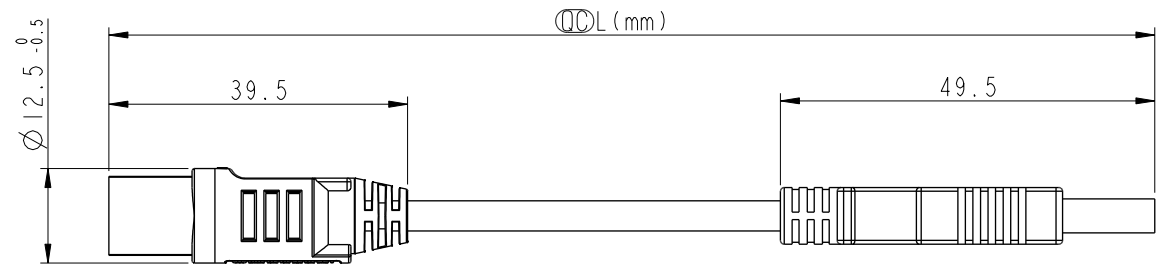

MUB20FL-NAML-QAXXX
 001: 01Meter
 002: 02Meters

Shield	Drain	地線	Shield
5	Black	黑	4
4	N/A		
3	Green	綠	3
2	White	白	2
1	Red	紅	1
Conn.	Wire Color		Plug

Twist
對線

- Notes:
- * \varnothing Important Dimension To Check.
 - * Waterproof Rate: IPX7.
 - * Connector: Micro USB Type-B Jack.
 - * Outer Mold: Thermoplastic, Black.
 - * Plug: USB2.0 A-Type.
 - * Cable: UL2725, 28AWG*1P+28AWG*2C+D+AL/MY+B, PVC Jacket, OD3.8, Black.
 - * Cable Length Tolerance: 01M: +50/-0mm
02M: +100/-0mm

UNIT:mm

TOLERANCE $\pm 0.5mm$

TITLE ACC, USB, MICRO B, DB-ENDED, FM			
SCALE 1:1	SIZE A4	SHEET 1 OF 1	
REV. A	WC-REV. .0	\varnothing : Inspection item	

Amphenol LTW
 安費諾亮泰企業股份有限公司

ITEM NO.	DRAWN BY Ruru	DATE 2020-08-21
DWG NO. MUB20FL-NAML-QAXXX	CHECKED BY Rita	DATE 2020-08-21
CUSTOMER ALTW	APPROVED BY Max	DATE 2020-08-21