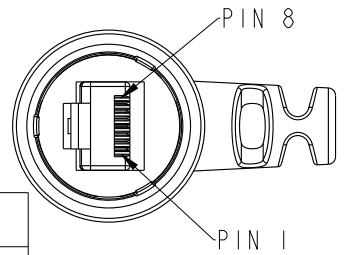

(2) Cable

- Note:
- * (1) Important Dimension
 - * Waterproof Rate: IP67.
 - * Plug: PC, UL94V-2, Gold Plated,
 - * Lock Nut: Nylon+GF, Black.
 - * Gasket: EPDM, Black.
 - * Cable: (A)CAT5E UTP, OD Max.: Ø 6.0, Black.
 - * Cable Length Tolerance:
 - 01M: ±40mm
 - 02~05M: ±60mm
 - 06~10M: ±100mm
 - 11~30M: ±200mm
 - 30~99M: ±500mm

Plug

RCP-5UAMMM-TRM7AXX

XX: 01~99Meter
01: 01Meter
02: 02Meters
:
:
99: 99Meters
Cable Length(L):01~99Meters

X:
(A)CAT5E UTP

Pin Out

Wire Color	Plug
Drain Wire	接地
Brown	棕 8
Brown/white	棕白 7
Green	綠 6
Blue/white	藍白 5
Blue	藍 4
Green/white	綠白 3
Orange	橙 2
Orange/white	橙白 1

Twist 對絞
Twist 對絞
Twist 對絞

UNIT:mm	
TOLERANCE	
.X	±0.25
.XX	±0.1
.XXX	±0.05
ANGLES	±1°

TITLE RJ45,C SIZE,RIGHT ANGLE CABLE 3P_LOCK 5E M CONN M PIN			
SCALE 1:1	SIZE A4	SHEET 1 OF 1	
REV. A	WC-REV. A.10	QC: Inspection item	