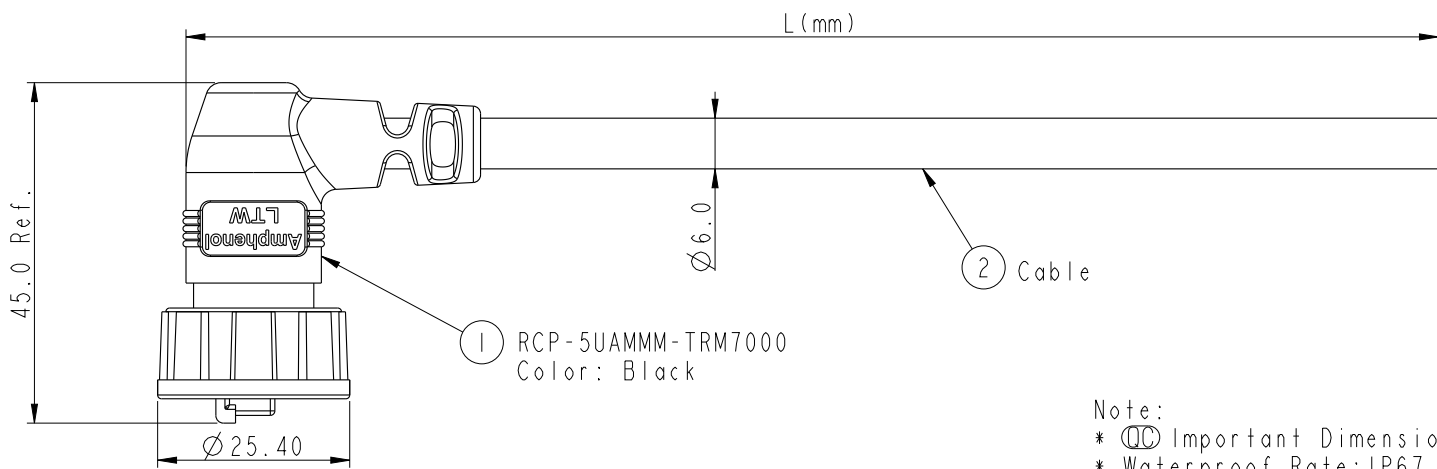

THIS DOCUMENT IS SUBJECT TO CHANGE WITHOUT NOTICE. IT IS CONFIDENTIAL AND A PROPERTY OF Amphenol LTW. DISCLOSURE TO THIRD PARTY HAS TO BE AUTHORIZED BY Amphenol LTW.

REV.	ECN NO.	DATE	SIGN	DESCRIPTION

(1) RCP-5UAMMM-TRM7000
Color: Black

(2) Cable

- Note:
- * (1) Important Dimension
 - * Waterproof Rate: IP67.
 - * Plug: PC, UL94V-2, Gold Plated,
 - * Lock Nut: Nylon+GF, Black.
 - * Gasket: EPDM, Black.
 - * Cable: (A)CAT5E UTP, OD Max.: Ø 6.0, Black.
 - * Cable Length Tolerance:
 - 01M: ±40mm
 - 02~05M: ±60mm
 - 06~10M: ±100mm
 - 11~30M: ±200mm
 - 30~99M: ±500mm

Plug

RCP-5UAMMM-TRM7AXX

XX: 01~99Meter
01: 01Meter
02: 02Meters
:
:
99: 99Meters
Cable Length(L):01~99Meters

X:
(A)CAT5E UTP

Pin Out

Wire Color	Plug
Drain Wire	接地
Brown	棕 8
Brown/white	棕白 7
Green	綠 6
Blue/white	藍白 5
Blue	藍 4
Green/white	綠白 3
Orange	橙 2
Orange/white	橙白 1

Twist 對絞
Twist 對絞
Twist 對絞

UNIT:mm	
TOLERANCE	
.X	±0.25
.XX	±0.1
.XXX	±0.05
ANGLES	±1°

TITLE RJ45,C SIZE,RIGHT ANGLE CABLE 3P_LOCK 5E M CONN M PIN			
SCALE 1:1	SIZE A4	SHEET 1 OF 1	
REV. A	WC-REV. A.10	QC: Inspection item	