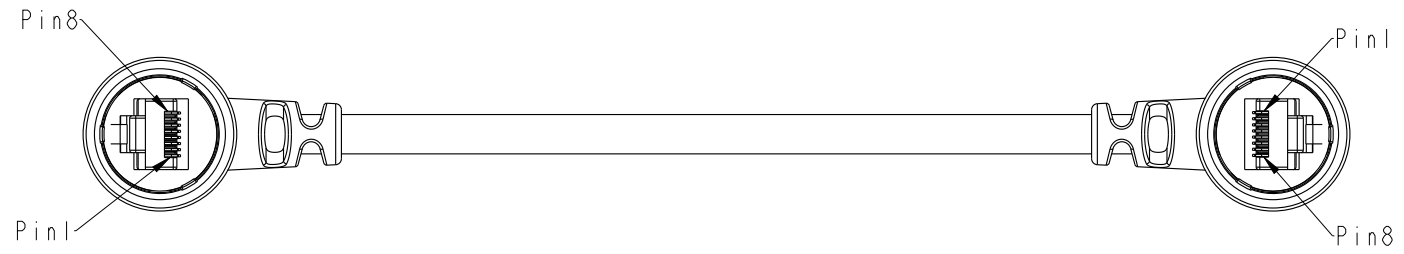

REV.	ECN NO.	DATE	SIGN	DESCRIPTION
B	C191395	2019/07/29	JC Chen	Dimensional tolerance change

ALTW
CONFIDENTIAL
2019-07-29
R&D DEPT.

RCP5SM-RCP5SM-TR7B XX
 XX : 01~99Meters
 01 : 01Meter
 02 : 02Meters
 ...
 99 : 99Meters
 Cable Length(L): 01~99Meters

- Note:
- * (QC) Important Dimension To Check
 - * Waterproof Rate: IP67 (Mating)
 - * Housing: Nylon+GF, Black
 - * Lock Nut: Nylon+GF, Black
 - * RJ Plug: Shield, Phosphor Bronze, Gold Plated
 - * Cable: CAT5E FTP 24#*4P+D+AL/MY, 6.5
 - * Cable Length Tolerance: 01M:±40mm
 02M~05M:±60mm
 11M~30M:±200mm
 31M~99M:±500mm

TITLE RJ DOUBLE-90 ENDED, WITH CONN 3KEY LOCK			
SCALE 4:5	SIZE A4	SHEET 1 OF 1	
REV. B	WC-REV. A.2	(QC): Inspection item	

Amphenol LTW
 安費諾亮泰企業股份有限公司

ITEM NO	DRAWN BY JC Chen	DATE 2019-07-29
DWG NO RCP5SM-RCP5SM-TR7BXX	CHECKED BY Li Feng	DATE 2019-07-29
CUSTOMER ALTW	APPROVED BY Jerry	DATE 2019-07-29