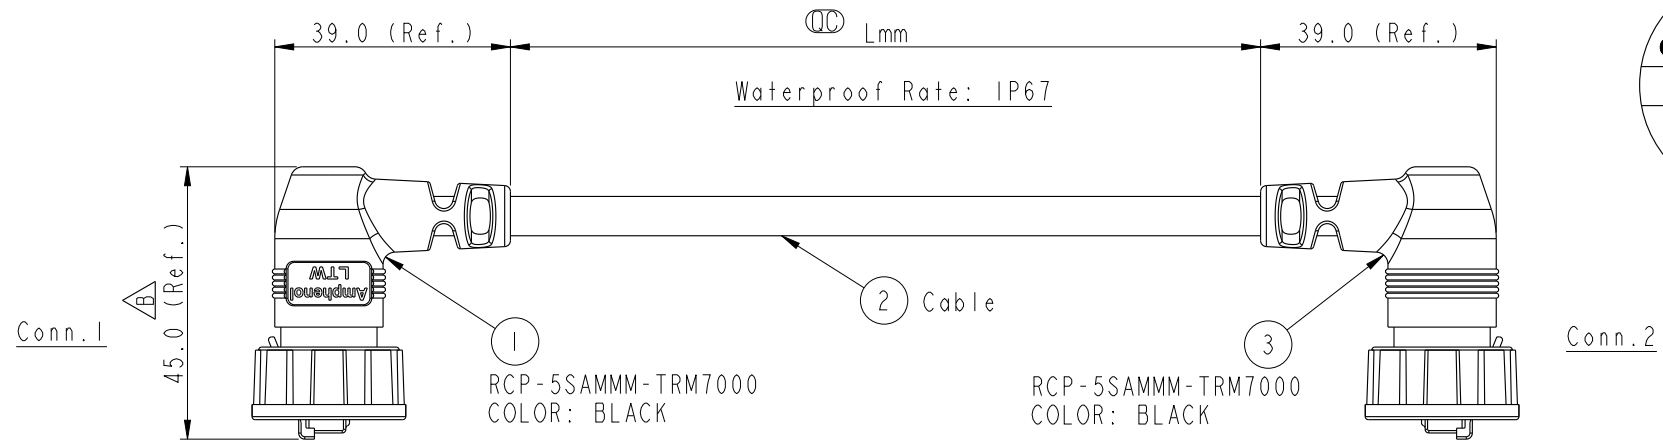

REV.	ECN NO.	DATE	SIGN	DESCRIPTION
B	C191395	2019/07/29	JC Chen	Dimensional tolerance change

ALTW
CONFIDENTIAL
2019-07-29
R&D DEPT.

RCP5SM-RCP5SM-TR7B XX
 XX : 01~99Meters
 01 : 01Meter
 02 : 02Meters
 ...
 99 : 99Meters
 Cable Length(L): 01~99Meters

- Note:
- * (QC) Important Dimension To Check
 - * Waterproof Rate: IP67 (Mating)
 - * Housing: Nylon+GF, Black
 - * Lock Nut: Nylon+GF, Black
 - * RJ Plug: Shield, Phosphor Bronze, Gold Plated
 - * Cable: CAT5E FTP 24#*4P+D+AL/MY, 6.5
 - * Cable Length Tolerance: 01M:±40mm
 02M~05M:±60mm
 11M~30M:±200mm
 31M~99M:±500mm

TITLE RJ DOUBLE-90 ENDED, WITH CONN 3KEY LOCK			
SCALE 4:5	SIZE A4	SHEET 1 OF 1	
REV. B	WC-REV. A.2	(QC): Inspection item	

Amphenol LTW
 安費諾亮泰企業股份有限公司

ITEM NO	DRAWN BY JC Chen	DATE 2019-07-29
DWG NO RCP5SM-RCP5SM-TR7BXX	CHECKED BY Li Feng	DATE 2019-07-29
CUSTOMER ALTW	APPROVED BY Jerry	DATE 2019-07-29