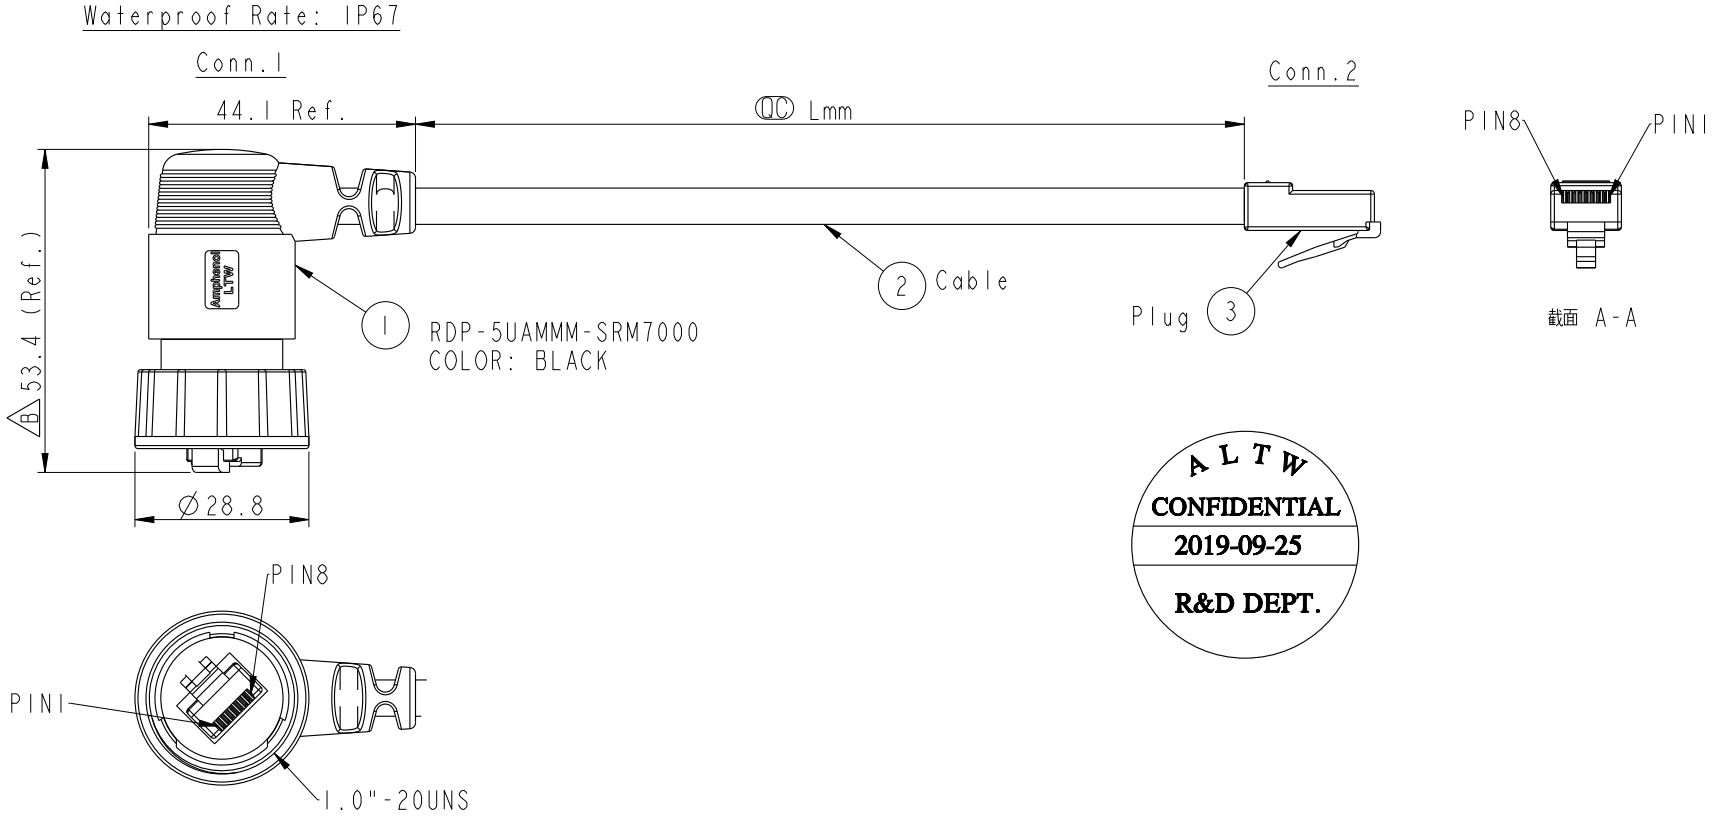

REV.	ECN NO.	DATE	SIGN	DESCRIPTION
B	C191686	2019/09/25	JC Chen	Dimensional tolerance change

ALTW
CONFIDENTIAL
2019-09-25
R&D DEPT.

8	Brown	棕	8	Twist
7	White/Brown	白/棕	7	
6	Green	綠	6	Twist
5	White/Blue	白/藍	5	
4	Blue	藍	4	Twist
3	White/Green	白/綠	3	Twist
2	Orange	橘	2	
1	White/Orange	白/橘	1	Twist
Conn.1	Wire Color		Conn.2	

Pin Out

RDP5UM-UPG06M-SR7A XX
 XX : 01~99Meters
 01 : 01Meter
 02 : 02Meters
 :
 99 : 99Meters
 Cable Length(L): 01~99Meters

- Note:
- * (CC) Important Dimension to Check
 - * Waterproof Rate: IP67 (Mating)
 - * Housing: Nylon+GF, Black
 - * Lock Nut: Nylon+GF, Black
 - * RJ Plug: Unshield, Phosphor Bronze, Gold Plated
 - * Cable: NOUL, CAT5E UTP 24#*4P, OD6.0, BK
 - * Cable Length Tolerance: 01M: ±40mm
 02M~05M: ±60mm
 11M~30M: ±200mm
 31M~99M: ±500mm

UNIT: mm		TITLE		ITEM NO	DRAWN BY	DATE
		RJ DOUBLE 90 ENDED, WITH PLUG 1.0"-20UNS		DWG NO	JC Chen	2019-09-25
		SCALE	SIZE	SHEET	OF	CHECKED BY
TOLERANCE		4:5	A4	1	Li Feng	2019-09-25
.X ±0.25		REV.	WC-REV.	(CC): Inspection item	APPROVED BY	DATE
.XX ±0.1		B	A.1		Jerry	2019-09-25
.XXX ±0.05				CUSTOMER	ALTW	
ANGLES ±1°						