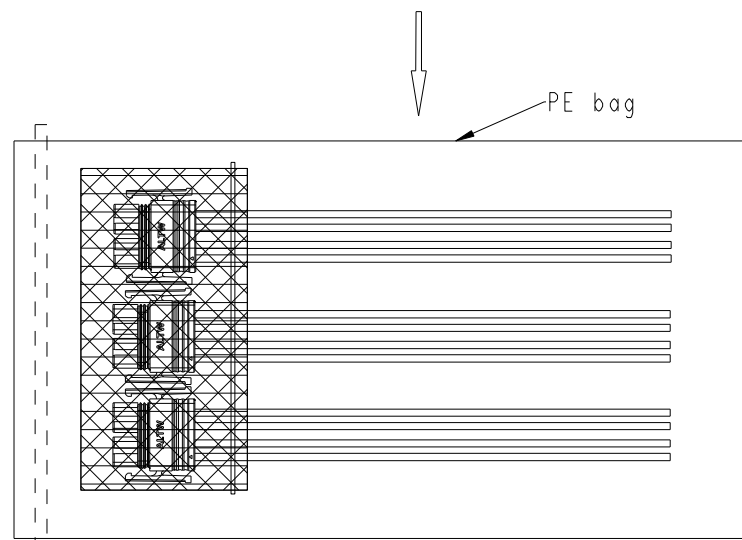

SSL12-P4LP0-M20AXX

- 01: L=100±20mm
- 02: L=200±20mm
- 04: L=400±25mm
- Wire Length Range(L): 100~9900mm
- 20: 20AWG

- Notes:
- \*  $\varnothing$  Important Dimension To Check.
  - \* Waterproof Rate: IP68(mating).  
1M Depth Of Water In 24 Hours.
  - \* Housing: Thermoplastic, UL94V-0, Natural White.
  - \* Terminal: Copper Alloy, Gold Plated on contact area.
  - \* Gasket: Silicone, Gray.
  - \* Seals: Silicone, Gray.
  - \* Wire: UL1430 20AWG.
  - \* Current Rating : 5A maximum.
  - \* Voltage Rating: 250V DC/AC maximum.
  - \* Operating Temperature: -40~+105°C.

4	Yellow	黃
3	Orange	橙
2	Red	紅
1	Brown	棕
Conn.	Wire	
Pin-out		

UNIT:mm		TOLERANCE		TITLE			ITEM NO		DRAWN BY		DATE	
$\pm 0.5mm$				SSL1.2 4P WIRE ASS'Y PLUG TO OPEN			SSL12-P4LP0-M20AXX		Ruru		2017-09-14	
				SCALE	SIZE	SHEET	DWG NO		CHECKED BY		DATE	
				1:1	A4	1 OF 2	SSL12-P4LP0-M20AXX		Rita		2017-09-14	
				REV.	WC-REV.	$\varnothing$ Inspection item	CUSTOMER		APPROVED BY		DATE	
				D	A.7		ALTW		Max		2017-09-14	

**Amphenol LTW**  
安費諾亮泰企業股份有限公司

**PACKAGE**

10pcs connector put on rubble bag, and with a cable ties.

100 Pcs Cable into a PE Bag

Label print content

500pcs per Carton

UNIT: mm		TITLE	SSL1.2 4P WIRE ASS'Y PLUG TO OPEN		
TOLERANCE	±0.5mm	SCALE	1:1	SIZE	A4
		REV.	D	WC-REV.	A.7
		SHEET	2	OF	2
		QC: Inspection item			