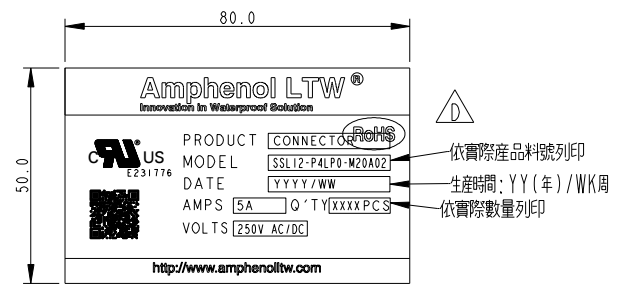

**Amphenol LTW**  
安費諾亮泰企業股份有限公司

**PACKAGE**

10pcs connector put on rubble bag, and with a cable ties.

100 Pcs Cable into a PE Bag

Label print content

500pcs per Carton

UNIT: mm		TITLE	SSL1.2 4P WIRE ASS'Y PLUG TO OPEN		
TOLERANCE	±0.5mm	SCALE	1:1	SIZE	A4
		REV.	D	WC-REV.	A.7
		SHEET	2	OF	2
		QC: Inspection item			