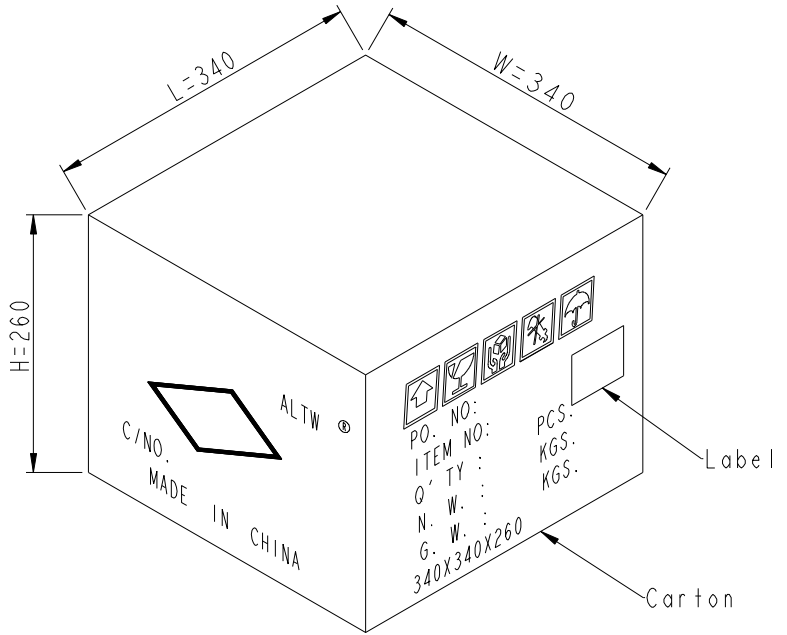

SSL12-P4LP0-M20AXX

- 01: L=100±20mm
- 02: L=200±20mm
- 04: L=400±25mm
- Wire Length Range(L): 100~9900mm
- 20: 20AWG

- Notes:
- \*  $\varnothing$  Important Dimension To Check.
  - \* Waterproof Rate: IP68(mating).  
1M Depth Of Water In 24 Hours.
  - \* Housing: Thermoplastic, UL94V-0, Natural White.
  - \* Terminal: Copper Alloy, Gold Plated on contact area.
  - \* Gasket: Silicone, Gray.
  - \* Seals: Silicone, Gray.
  - \* Wire: UL1430 20AWG.
  - \* Current Rating : 5A maximum.
  - \* Voltage Rating: 250V DC/AC maximum.
  - \* Operating Temperature: -40~+105°C.

4	Yellow	黃
3	Orange	橙
2	Red	紅
1	Brown	棕
Conn.	Wire	
Pin-out		

UNIT:mm		TOLERANCE		TITLE			ITEM NO		DRAWN BY		DATE	
$\pm 0.5mm$				SSL1.2 4P WIRE ASS'Y PLUG TO OPEN			SSL12-P4LP0-M20AXX		Ruru		2017-09-14	
				SCALE	SIZE	SHEET	DWG NO		CHECKED BY		DATE	
				1:1	A4	1 OF 2	SSL12-P4LP0-M20AXX		Rita		2017-09-14	
				REV.	WC-REV.	$\varnothing$ Inspection item	CUSTOMER		APPROVED BY		DATE	
				D	A.7		ALTW		Max		2017-09-14	

**Amphenol LTW**  
安費諾亮泰企業股份有限公司

**PACKAGE**

10pcs connector put on rubble bag, and with a cable ties.

100 Pcs Cable into a PE Bag

Label print content

500pcs per Carton

UNIT: mm		TITLE	SSL1.2 4P WIRE ASS'Y PLUG TO OPEN		
TOLERANCE	±0.5mm	SCALE	1:1	SIZE	A4
		REV.	D	WC-REV.	A.7
		SHEET	2	OF	2
		QC: Inspection item			