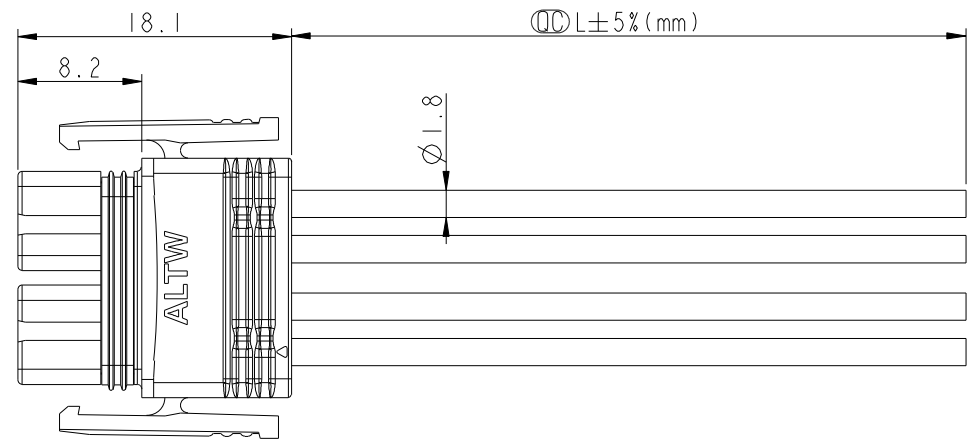

SSL12-P4LP0-M20AXX

- 01: L=100±20mm
- 02: L=200±20mm
- 04: L=400±25mm
- Wire Length Range(L): 100~9900mm
- 20: 20AWG

- Notes:
- \*  $\varnothing$  Important Dimension To Check.
  - \* Waterproof Rate: IP68(mating).  
1M Depth Of Water In 24 Hours.
  - \* Housing: Thermoplastic, UL94V-0, Natural White.
  - \* Terminal: Copper Alloy, Gold Plated on contact area.
  - \* Gasket: Silicone, Gray.
  - \* Seals: Silicone, Gray.
  - \* Wire: UL1430 20AWG.
  - \* Current Rating : 5A maximum.
  - \* Voltage Rating: 250V DC/AC maximum.
  - \* Operating Temperature: -40~+105°C.

4	Yellow	黃
3	Orange	橙
2	Red	紅
1	Brown	棕
Conn.	Wire	
Pin-out		

UNIT:mm		TOLERANCE		TITLE			ITEM NO		DRAWN BY		DATE	
$\pm 0.5mm$				SSL1.2 4P WIRE ASS'Y PLUG TO OPEN			SSL12-P4LP0-M20AXX		Ruru		2017-09-14	
				SCALE	SIZE	SHEET	DWG NO		CHECKED BY		DATE	
				1:1	A4	1 OF 2	SSL12-P4LP0-M20AXX		Rita		2017-09-14	
				REV.	WC-REV.	$\varnothing$ Inspection item	CUSTOMER		APPROVED BY		DATE	
				D	A.7		ALTW		Max		2017-09-14	

**Amphenol LTW**  
安費諾亮泰企業股份有限公司

**PACKAGE**

10pcs connector put on rubble bag, and with a cable ties.

100 Pcs Cable into a PE Bag

Label print content

500pcs per Carton

UNIT: mm		TITLE	SSL1.2 4P WIRE ASS'Y PLUG TO OPEN		
TOLERANCE	±0.5mm	SCALE	1:1	SIZE	A4
		REV.	D	WC-REV.	A.7
		SHEET	2	OF	2
		QC: Inspection item			