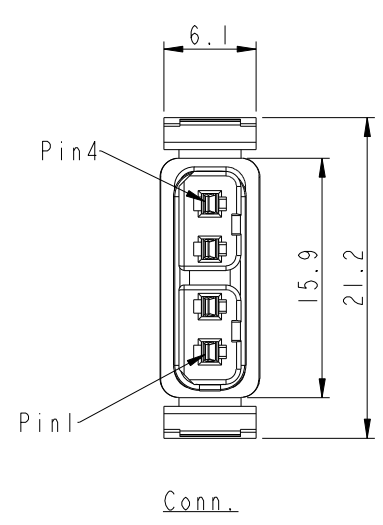

SSL12-P4LP0-M20AXX

- 01: L=100±20mm
- 02: L=200±20mm
- 04: L=400±25mm
- Wire Length Range(L): 100~9900mm
- 20: 20AWG

- Notes:
- \*  $\varnothing$  Important Dimension To Check.
  - \* Waterproof Rate: IP68(mating).  
1M Depth Of Water In 24 Hours.
  - \* Housing: Thermoplastic, UL94V-0, Natural White.
  - \* Terminal: Copper Alloy, Gold Plated on contact area.
  - \* Gasket: Silicone, Gray.
  - \* Seals: Silicone, Gray.
  - \* Wire: UL1430 20AWG.
  - \* Current Rating : 5A maximum.
  - \* Voltage Rating: 250V DC/AC maximum.
  - \* Operating Temperature: -40~+105°C.

4	Yellow	黃
3	Orange	橙
2	Red	紅
1	Brown	棕
Conn.	Wire	
Pin-out		

UNIT:mm		TOLERANCE		TITLE			ITEM NO		DRAWN BY		DATE	
$\pm 0.5mm$				SSL1.2 4P WIRE ASS'Y PLUG TO OPEN			SSL12-P4LP0-M20AXX		Ruru		2017-09-14	
				SCALE	SIZE	SHEET	DWG NO		CHECKED BY		DATE	
				1:1	A4	1 OF 2	SSL12-P4LP0-M20AXX		Rita		2017-09-14	
				REV.	WC-REV.	$\varnothing$ Inspection item	CUSTOMER		APPROVED BY		DATE	
				D	A.7		ALTW		Max		2017-09-14	

**Amphenol LTW**  
安費諾亮泰企業股份有限公司

**PACKAGE**

10pcs connector put on rubble bag, and with a cable ties.

100 Pcs Cable into a PE Bag

Label print content

500pcs per Carton

UNIT: mm		TITLE	SSL1.2 4P WIRE ASS'Y PLUG TO OPEN		
TOLERANCE	±0.5mm	SCALE	1:1	SIZE	A4
		REV.	D	WC-REV.	A.7
		SHEET	2	OF	2
		QC: Inspection item			